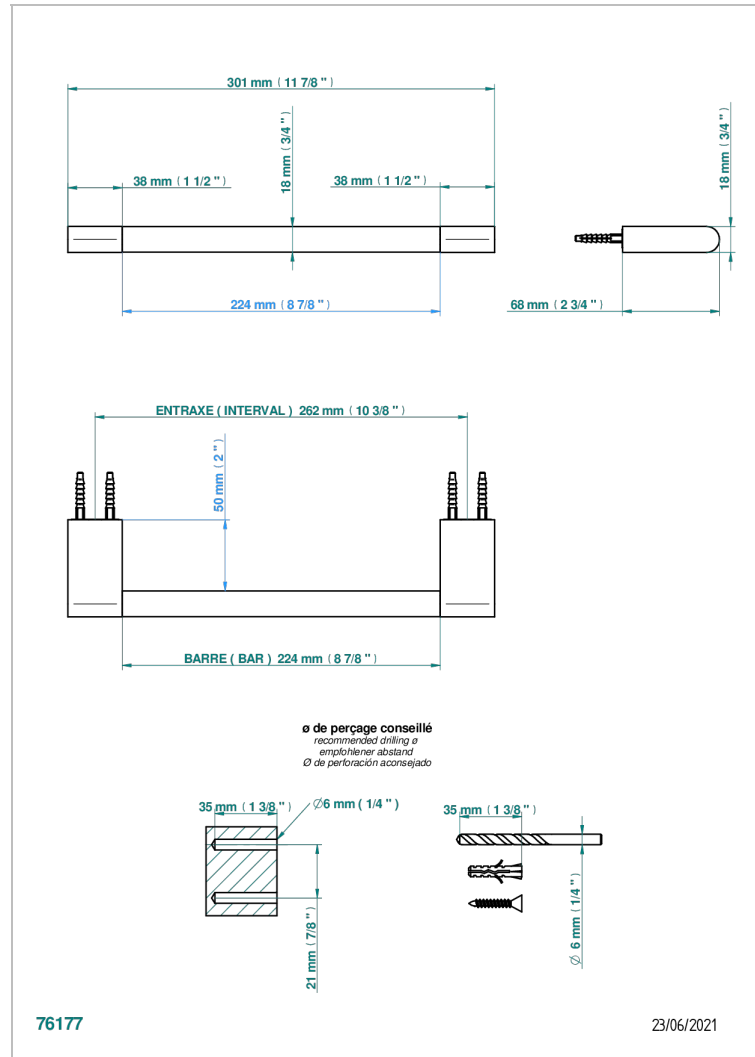

# ICON-X WITH LEVER

U7H-514/30

Towel bar, 12" long

## CHARACTERISTIC

- Icon-x with lever
- Towel bar, 12" long