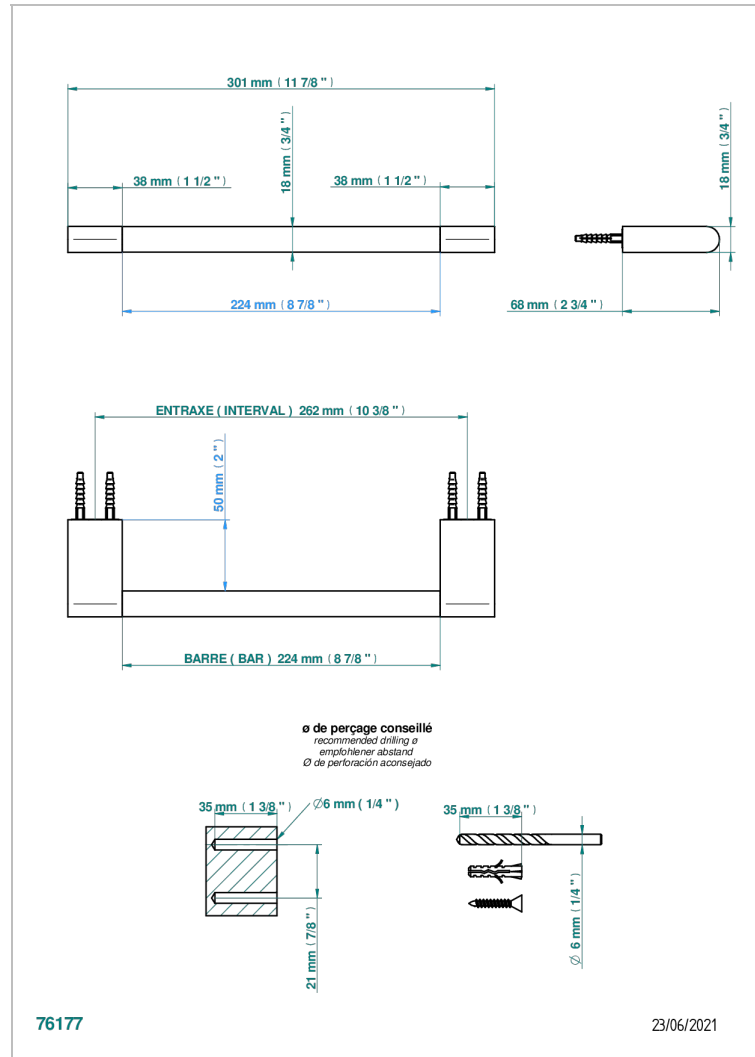

ICON-X WITH LEVER

U7H-514/30

Towel bar, 12" long

CHARACTERISTIC

- Icon-x with lever
- Towel bar, 12" long

AVAILABLE FINITIONS

Antique nickel - H28
Black ceram - D30
Blush PVD - H62
Brass color PVD - H49
Brown bronze color PVD - F33
Gold color PVD - H52