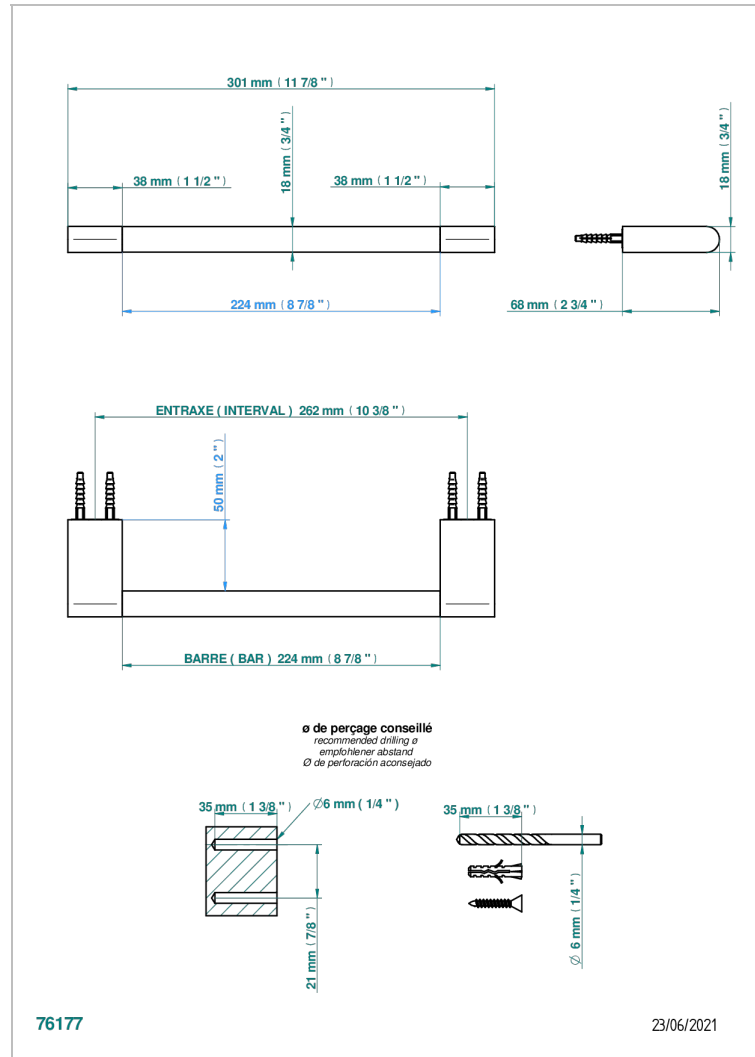

# ICON-X

U7G-514/30

Towel bar, 12" long

## CHARACTERISTIC

- Icon-x
- Towel bar, 12" long