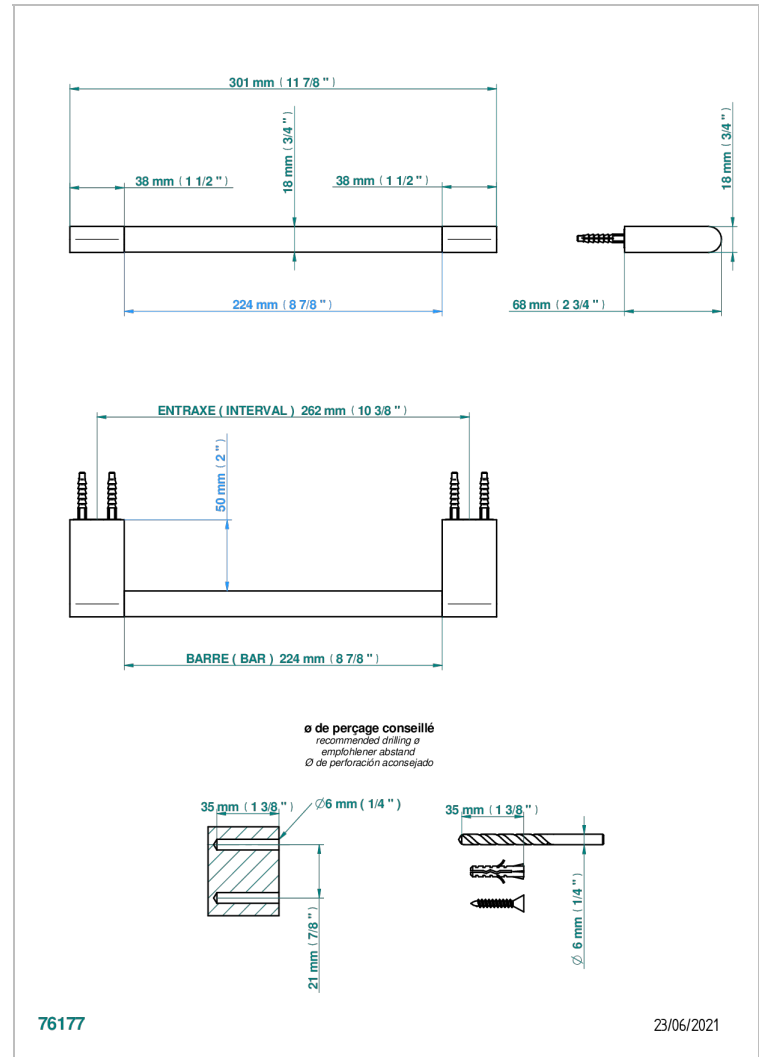

ICON-X

U7G-514/30

Towel bar, 12" long

CHARACTERISTIC

- Icon-x
- Towel bar, 12" long

AVAILABLE FINITIONS

Antique nickel - H28
Black ceram - D30
Blush PVD - H62
Brass color PVD - H49
Brown bronze color PVD - F33
Gold color PVD - H52