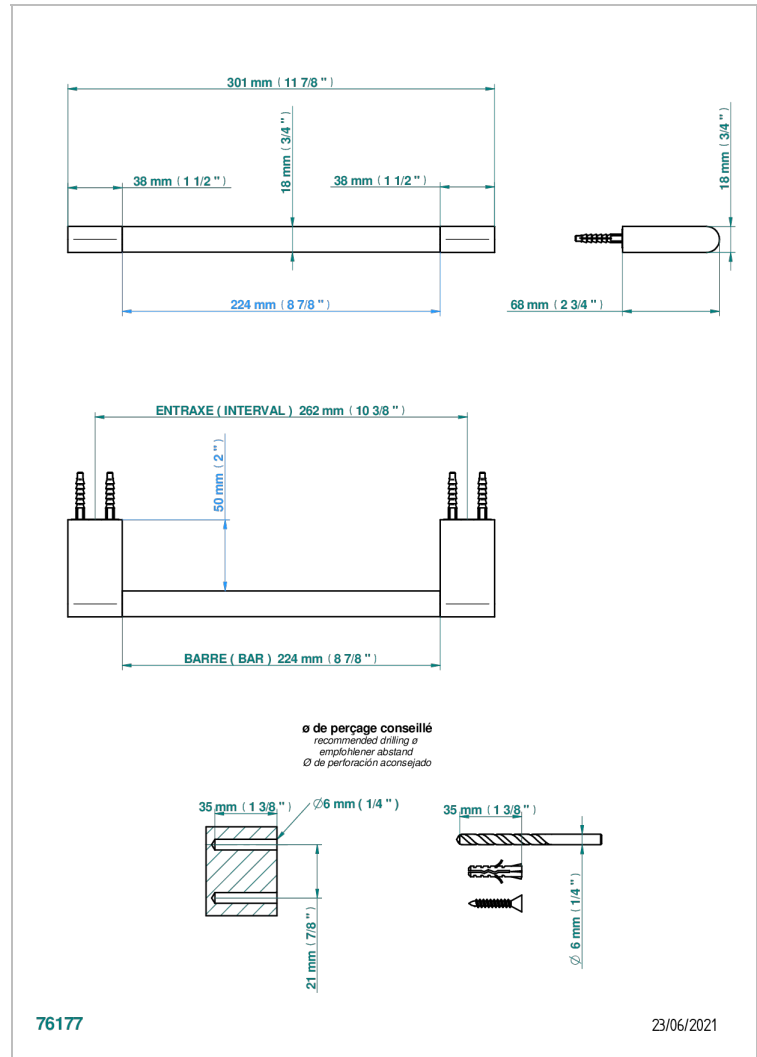

ICON-X

U7G-514/30

Towel bar, 12" long

THG[®]
PARIS

CHARACTERISTIC

- Icon-x
- Towel bar, 12" long

AVAILABLE FINITIONS

Antique nickel - H28
Black ceram - D30
Blush PVD - H62
Brass color PVD - H49
Brown bronze color PVD - F33
Gold color PVD - H52