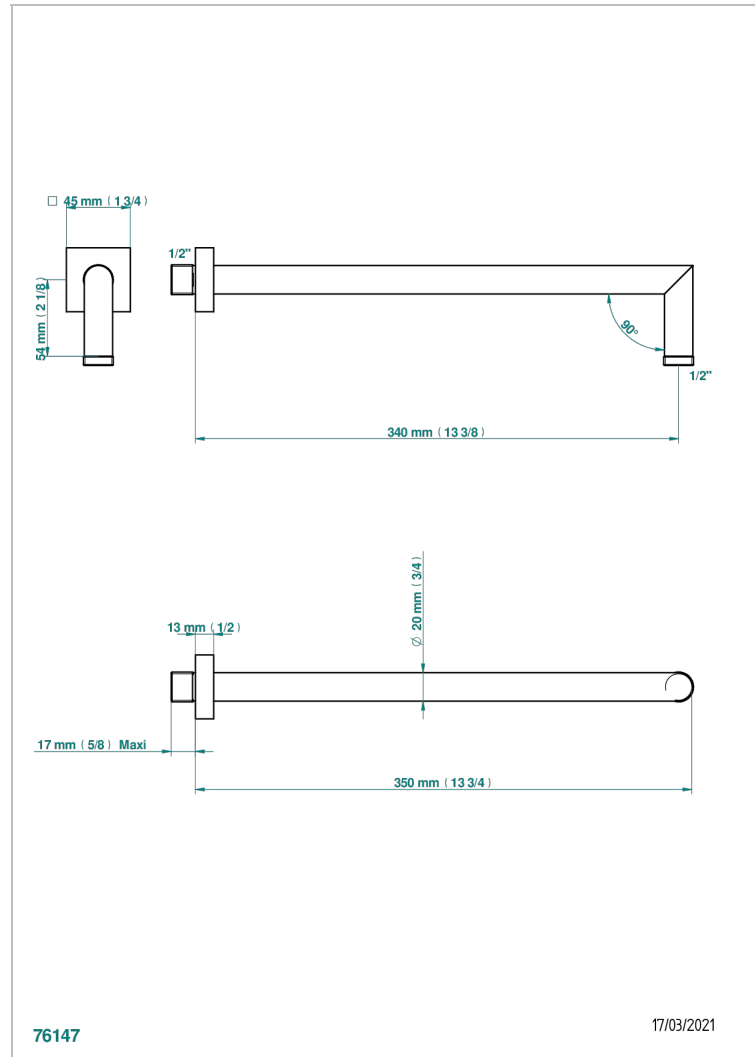

BELUGA WITH LEVER

G1U-84C

Wall mounted shower arm 1/2", length: 350 mm, 90°

76147

17/03/2021

CHARACTERISTIC

- Beluga with lever
- Wall mounted shower arm 1/2", length: 350 mm, 90°

AVAILABLE FINITIONS