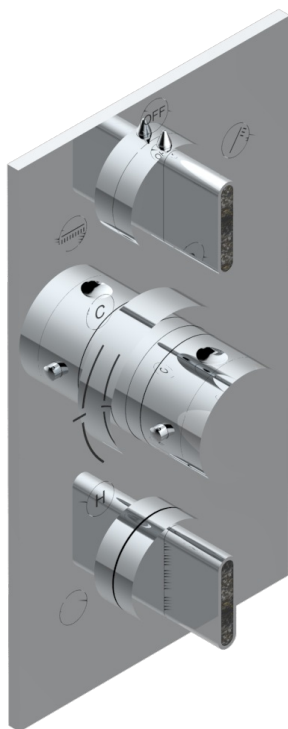

ICON-X CARBON GOLD WITH LEVER HANDLES

U7T-5540BE

Trim for THG thermostat 3 functions , with one off function and 2 outlets and one single off function - rough part supplied with fixing box ref. 5 540AE/US

7 pastilles inclus / 7 pads included

Compatible with

5540AE
5540AE/US
5540AE/W

Boite / Box Joint Plaque / Seal Plate Tube

76141

15/03/2021

CHARACTERISTIC

- ASME : ASME A112.18.1-2011/CSA B125.1-11
- DVGW : DW-6512CQ0608

STANDARDS

RELATED SKU'S

- Ref. G00-5100G Reinforced stop ring for THG thermostatic with fixing set
- Ref. G00-5540AE/US Thg thermostat with wax cartridge with one stop valve, 2 outlets and another stop valve, delivered with a built-in box, no trim