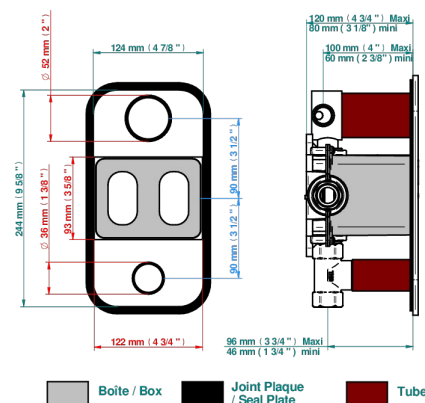

ICON-X CARBON GOLD WITH LEVER HANDLES

U7T-5540BE

Trim for THG thermostat 3 functions , with one off function and 2 outlets and one single off function - rough part supplied with fixing box ref. 5 540AE/US

7 pastilles inclus / 7 pads included

Compatible with

5540AE
5540AE/US
5540AE/W

Boite / Box Joint Plaque / Seal Plate Tube

76141

15/03/2021

CHARACTERISTIC

- ASME : ASME A112.18.1-2011/CSA B125.1-11
- DVGW : DW-6512CQ0608

STANDARDS

RELATED SKU'S

- Ref. G00-5100G Reinforced stop ring for THG thermostatic with fixing set
- Ref. G00-5540AE/US Thg thermostat with wax cartridge with one stop valve, 2 outlets and another stop valve, delivered with a built-in box, no trim