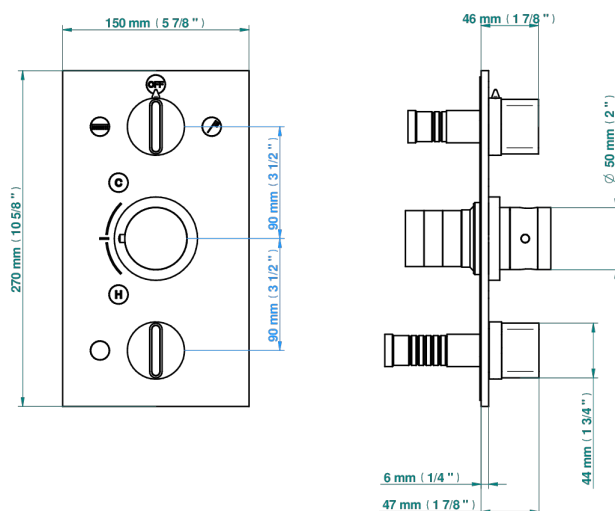

ICON-X CARBON GOLD WITH LEVER HANDLES

U7T-5540BE

Trim for THG thermostat 3 functions , with one off function and 2 outlets and one single off function - rough part supplied with fixing box ref. 5 540AE/US

7 pastilles inclus / 7 pads included

Compatible with

5540AE
5540AE/US
5540AE/W

Boite / Box Joint Plaque / Seal Plate Tube

76141

15/03/2021

CHARACTERISTIC

- ASME : ASME A112.18.1-2011/CSA B125.1-11
- DVGW : DW-6512CQ0608

STANDARDS

RELATED SKU'S

- Ref. G00-5100G Reinforced stop ring for THG thermostatic with fixing set
- Ref. G00-5540AE/US Thg thermostat with wax cartridge with one stop valve, 2 outlets and another stop valve, delivered with a built-in box, no trim