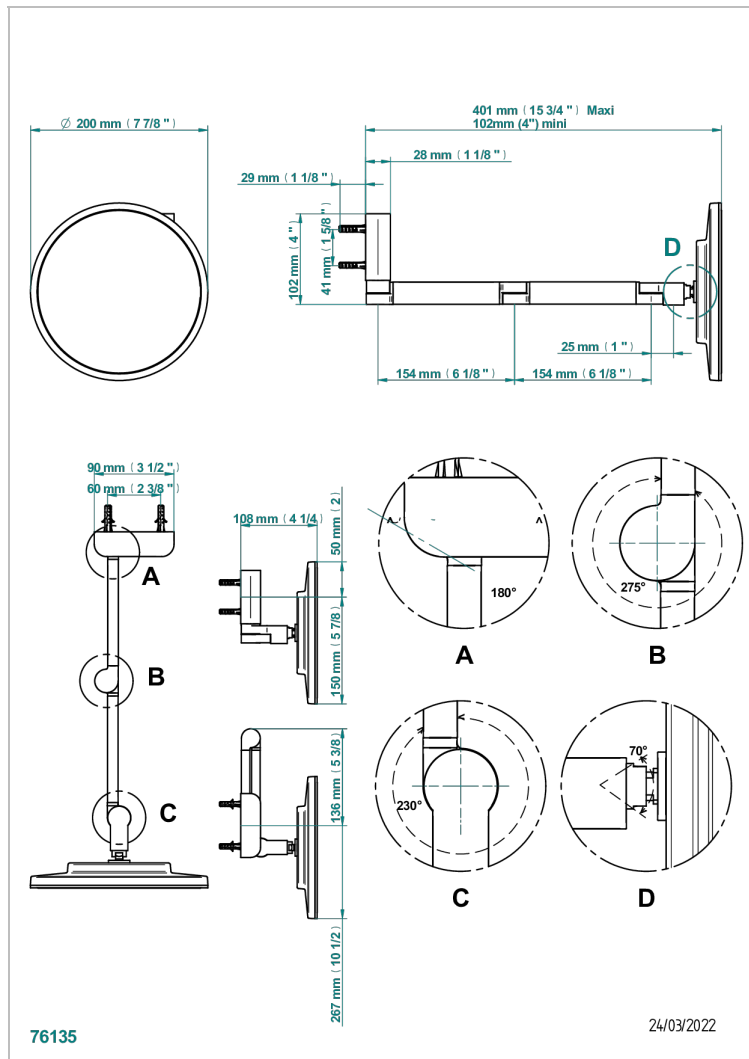

GENERAL PRODUCTS

G00-669C

Wall mounted Round Magnifying mirror (x5), double arm, Classe 1, LED illuminated with continuously adjustable light color

2700 - 5600 K

CHARACTERISTIC

- General Products
- Wall mounted Round Magnifying mirror (x5), double arm, Classe 1, LED illuminated with continuously adjustable light color 2700 - 5600 K