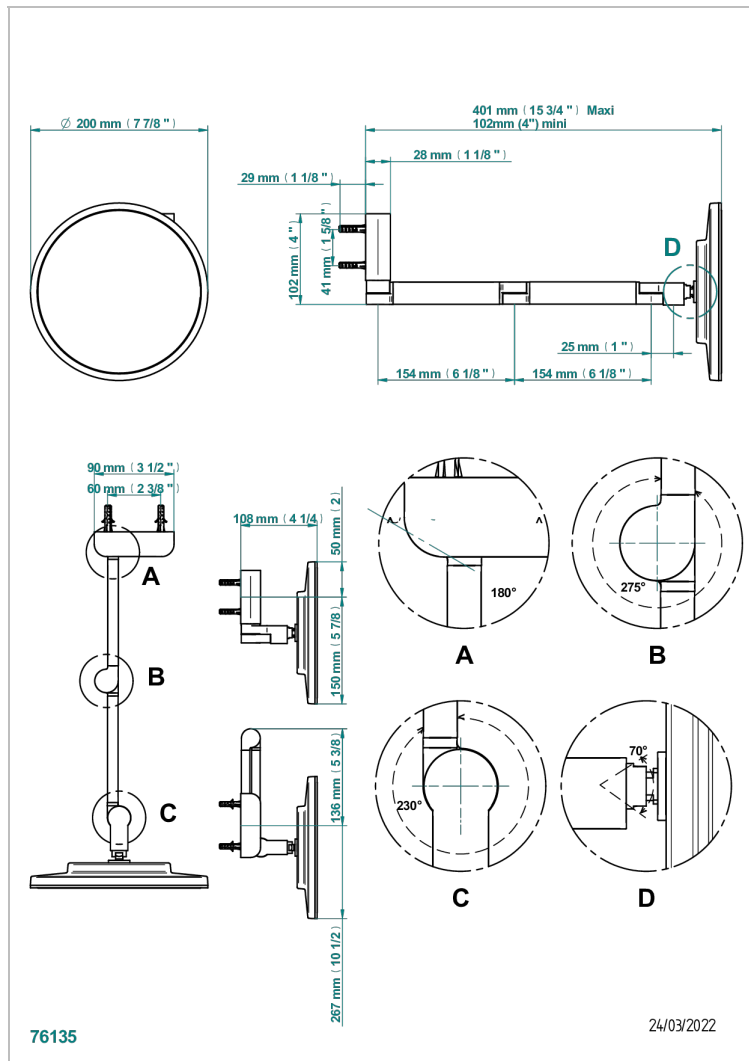

G00-669C

Wall mounted Round Magnifying mirror (5x), double arm, Classe 1, LED illuminated with continuously adjustable light color

2700 - 5600 K

CARACTERÍSTICAS

- Todo Estilo
- Wall mounted Round Magnifying mirror (5x), double arm, Classe 1, LED illuminated with continuously adjustable light color 2700 - 5600 K