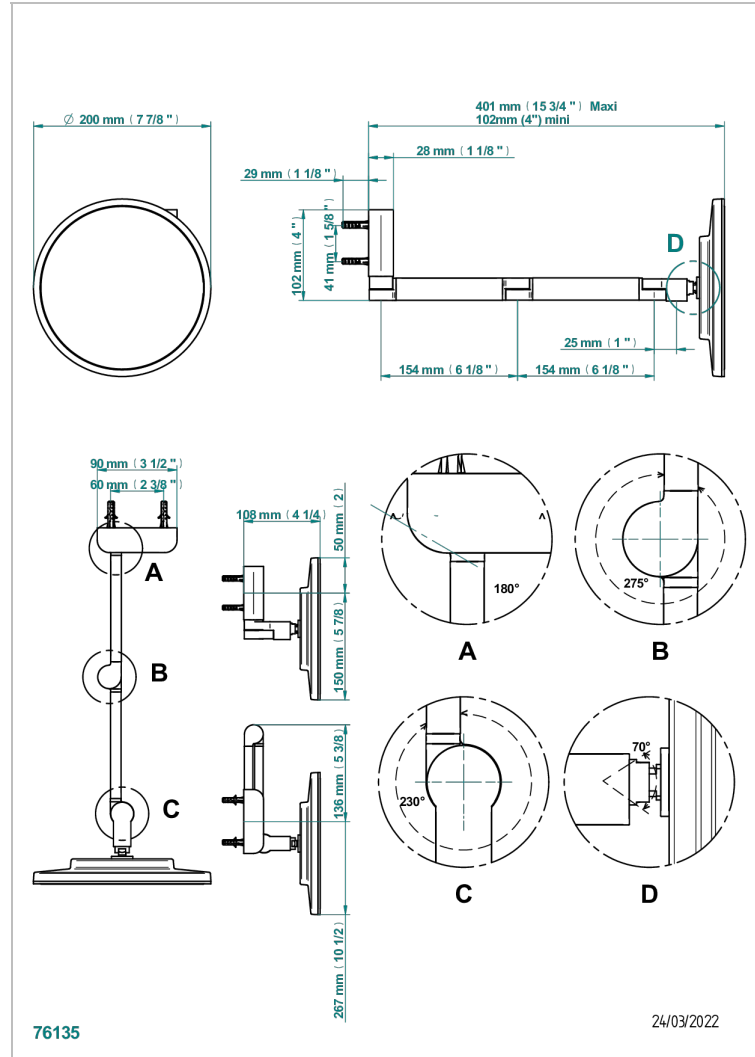

GENERAL ITEMS

G00-669C

Wall mounted Round Magnifying mirror (5x), double arm, Classe 1, LED illuminated with continuously adjustable light color

2700 - 5600 K

CHARACTERISTIC

- General Items
- Wall mounted Round Magnifying mirror (5x), double arm, Classe 1, LED illuminated with continuously adjustable light color 2700 - 5600 K