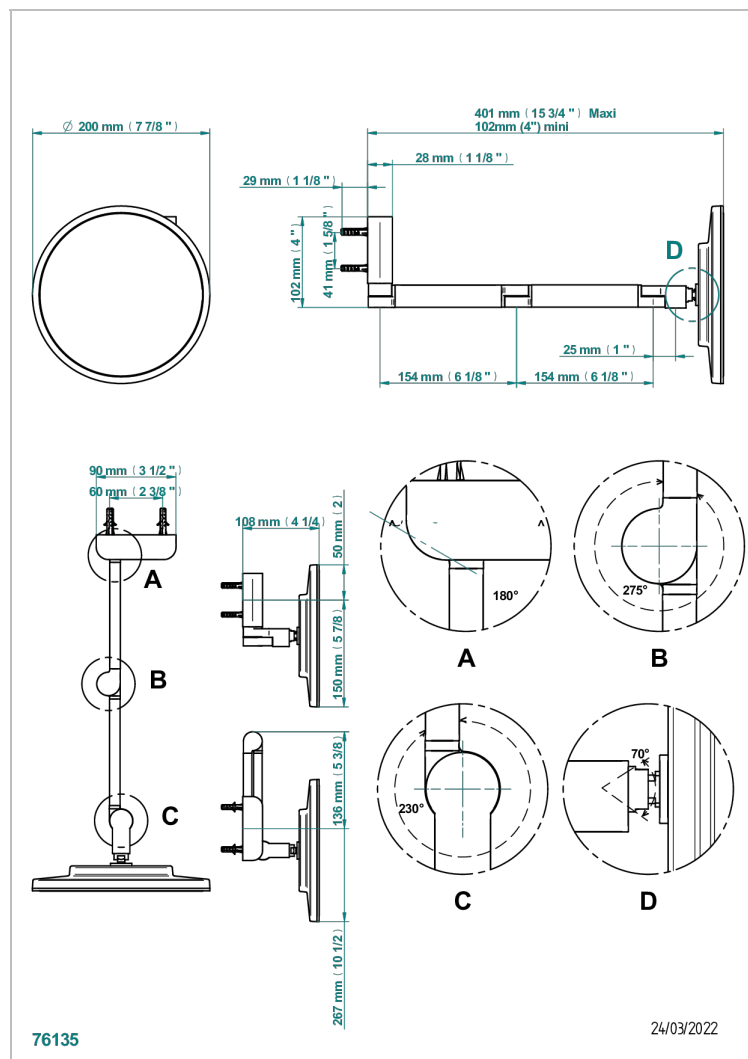

G00-669C

Wall mounted Round Magnifying mirror (5x), double arm, Classe 1, LED illuminated with continuously adjustable light color

2700 - 5600 K

ХАРАКТЕРИСТИКИ

- прочие артикулы THG
- Wall mounted Round Magnifying mirror (5x), double arm, Classe 1, LED illuminated with continuously adjustable light color 2700 - 5600 K