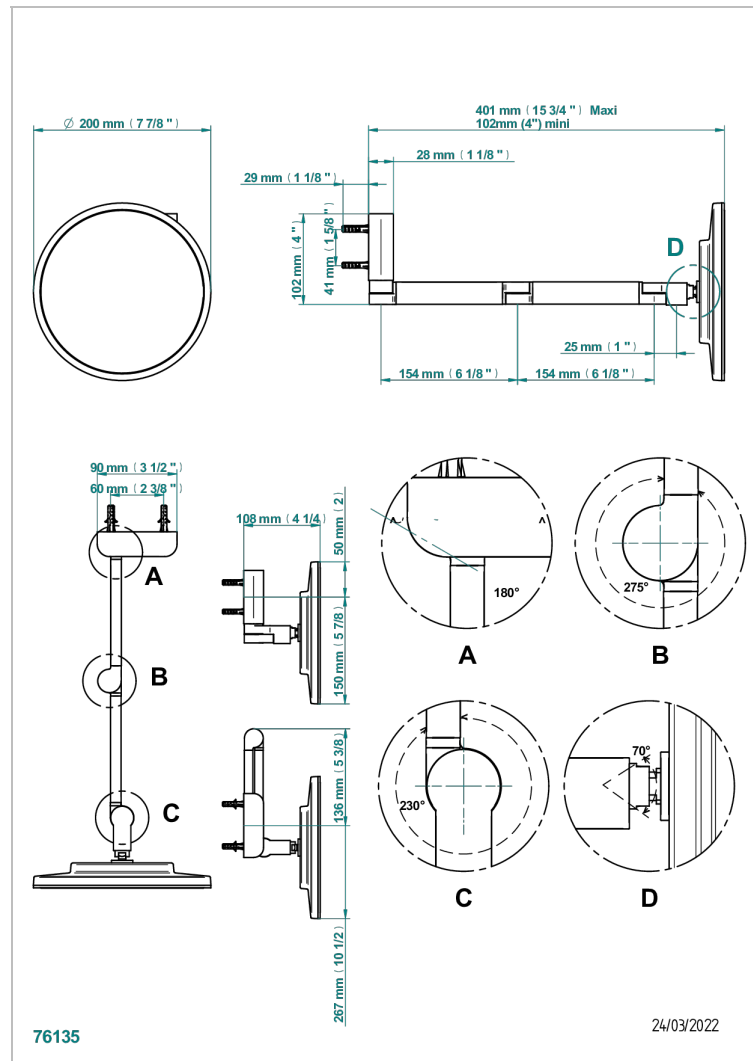

GENERAL ITEMS

G00-669C

Wall mounted Round Magnifying mirror (5x), double arm, Classe 1, LED illuminated with continuously adjustable light color

2700 - 5600 K

CHARACTERISTIC

- General Items
- Wall mounted Round Magnifying mirror (5x), double arm, Classe 1, LED illuminated with continuously adjustable light color 2700 - 5600 K