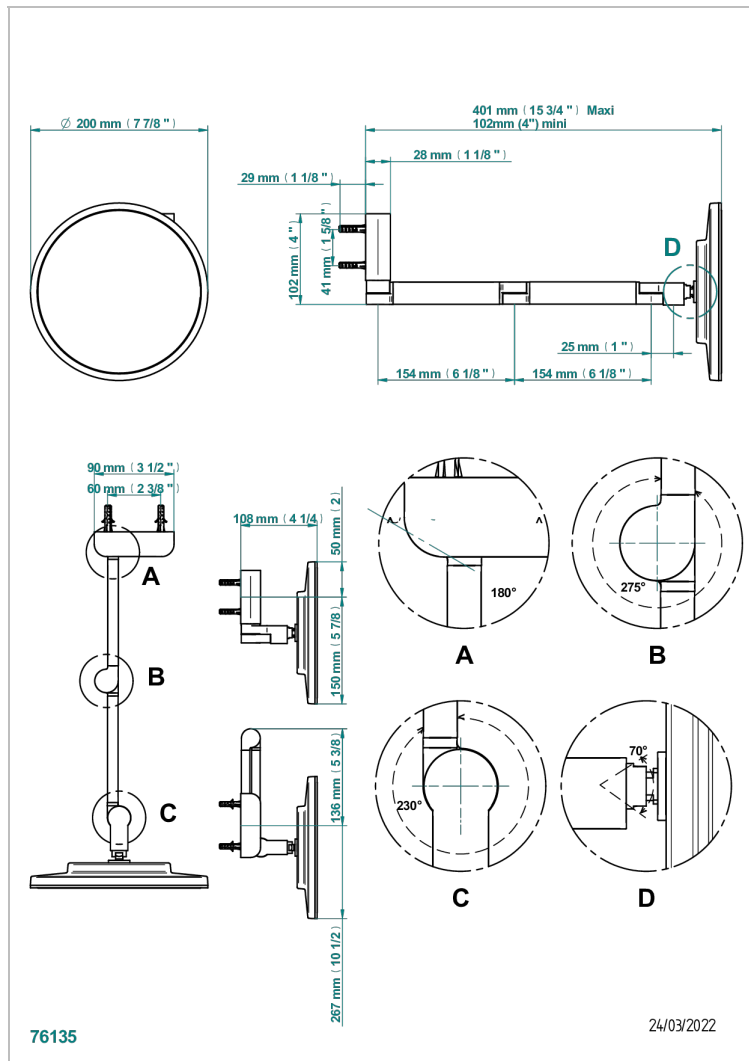

GENERAL ITEMS

G00-669C

Wall mounted Round Magnifying mirror (5x), double arm, Classe 1, LED illuminated with continuously adjustable light color

2700 - 5600 K

76135

24/03/2022

特色

- General Items
- Wall mounted Round Magnifying mirror (5x), double arm, Classe 1, LED illuminated with continuously adjustable light color 2700 - 5600 K