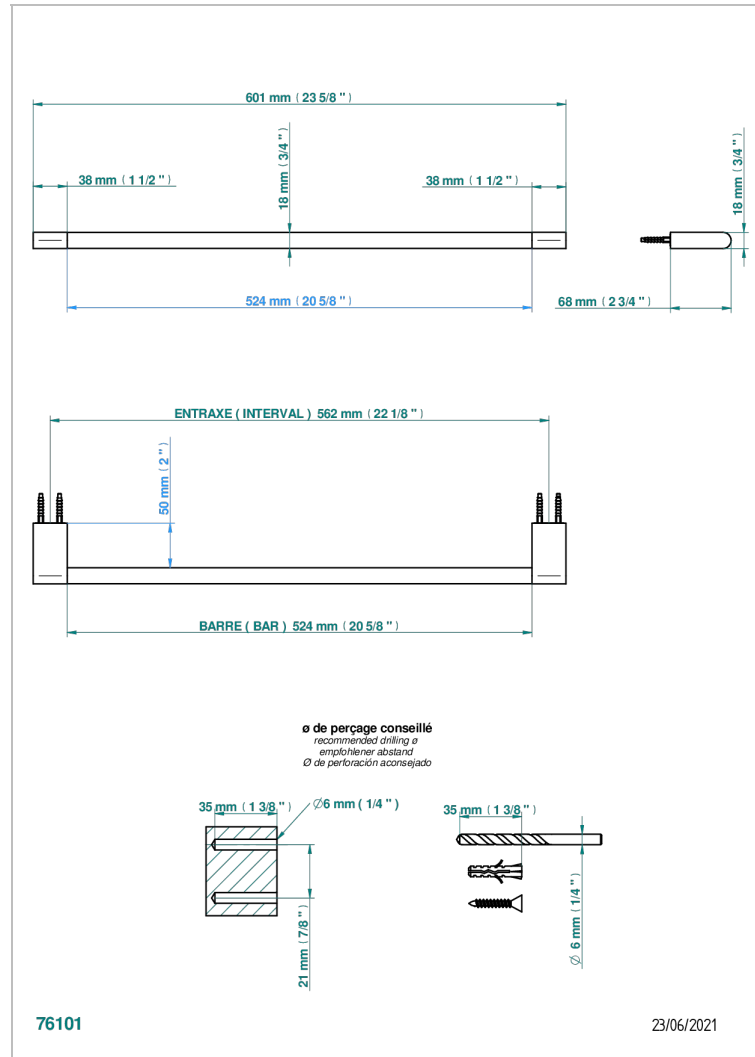

# ICON-X CARBON GOLD WITH LEVER

U7T-514/60

Single towel rail, fixed rail, length: 600 mm

## CHARACTERISTIC

- Icon-x carbon gold with lever
- Single towel rail, fixed rail, length: 600 mm