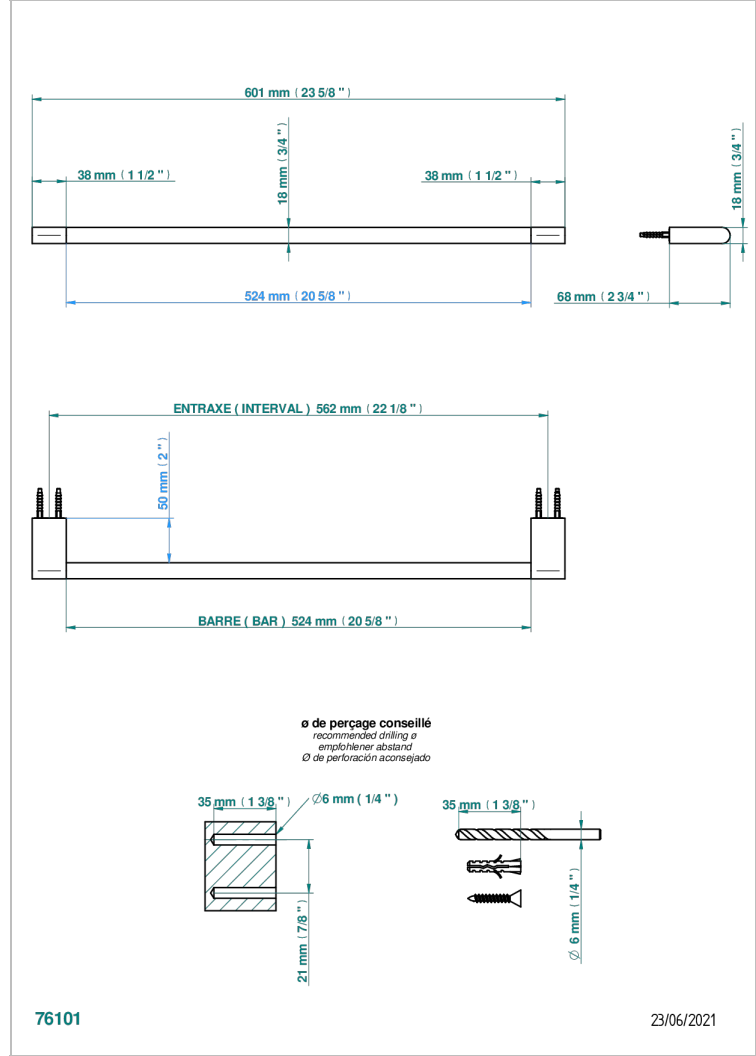

ICON-X CARBON GOLD WITH LEVER

U7T-514/60

Single towel rail, fixed rail, length: 600 mm

CHARACTERISTIC

- Icon-x carbon gold with lever
- Single towel rail, fixed rail, length: 600 mm

AVAILABLE FINITIONS

Antique nickel - H28
Black ceram - D30
Blush PVD - H62
Brass color PVD - H49
Brown bronze color PVD - F33
Gold color PVD - H52