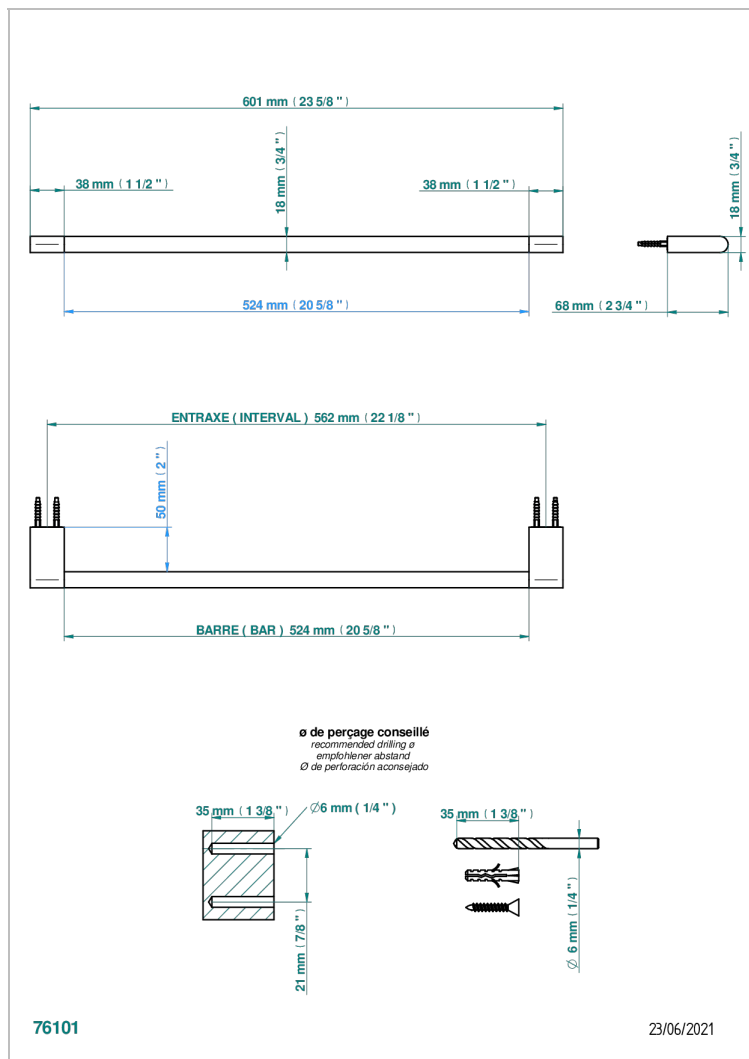

ICON-X CARBON GOLD

U7S-514/60

Towel bar, 24" long

CHARACTERISTIC

- Icon-x carbon gold
- Towel bar, 24" long

AVAILABLE FINITIONS

Black ceram - D30
Blush PVD - H62
Brass color PVD - H49
Brown bronze color PVD - F33
Chrome polished - A02
Gold color PVD - H52