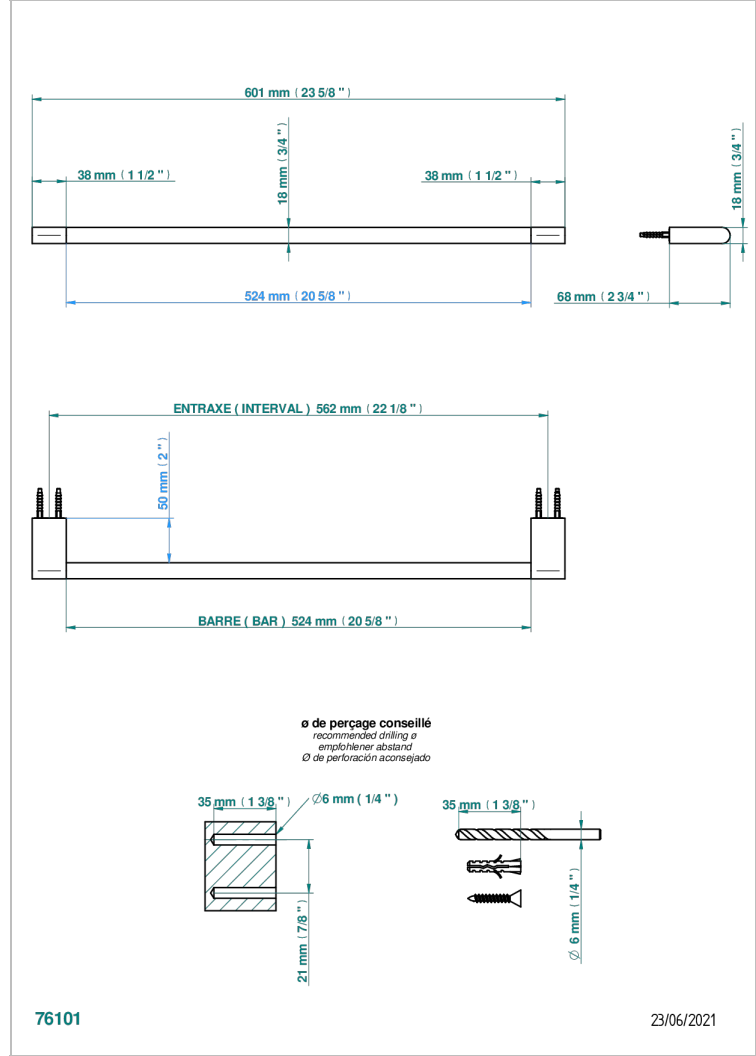

# ICON-X CARBON GOLD

U7S-514/60

Single towel rail, fixed rail, length: 600 mm

## CHARACTERISTIC

- Icon-x carbon gold
- Single towel rail, fixed rail, length: 600 mm