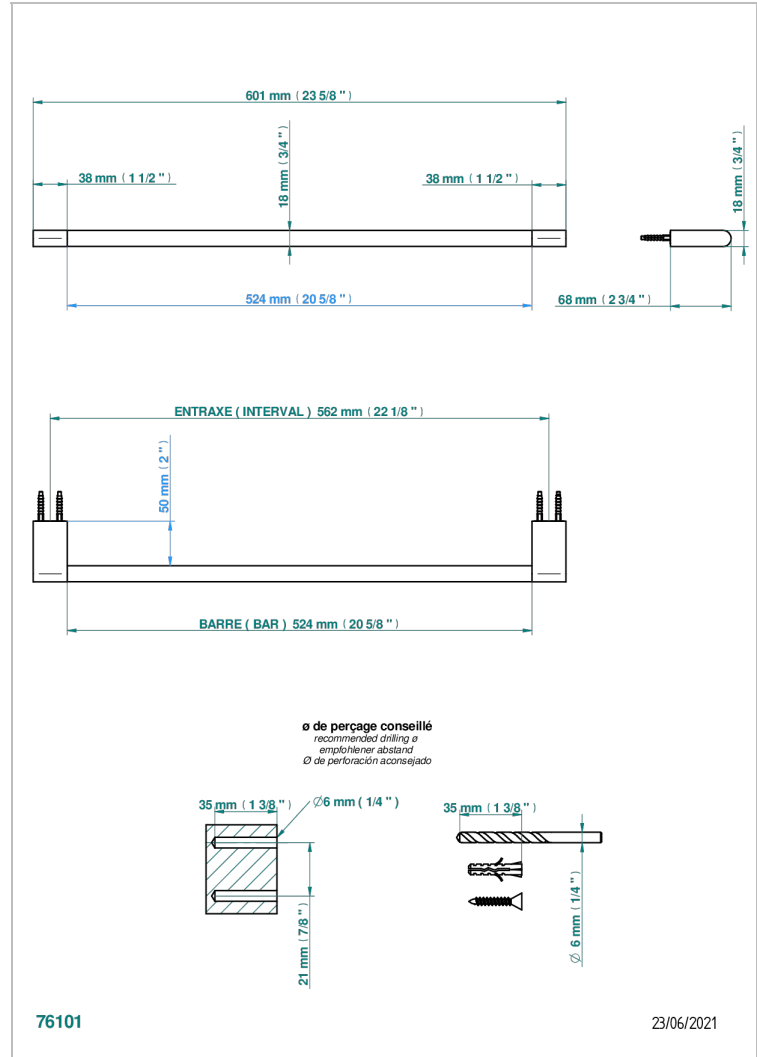

ICON-X CARBON GOLD

U7S-514/60

Single towel rail, fixed rail, length: 600 mm

THG
PARIS

CHARACTERISTIC

- Icon-x carbon gold
- Single towel rail, fixed rail, length: 600 mm

AVAILABLE FINITIONS

Antique nickel - H28
Black ceram - D30
Blush PVD - H62
Brass color PVD - H49
Brown bronze color PVD - F33
Gold color PVD - H52