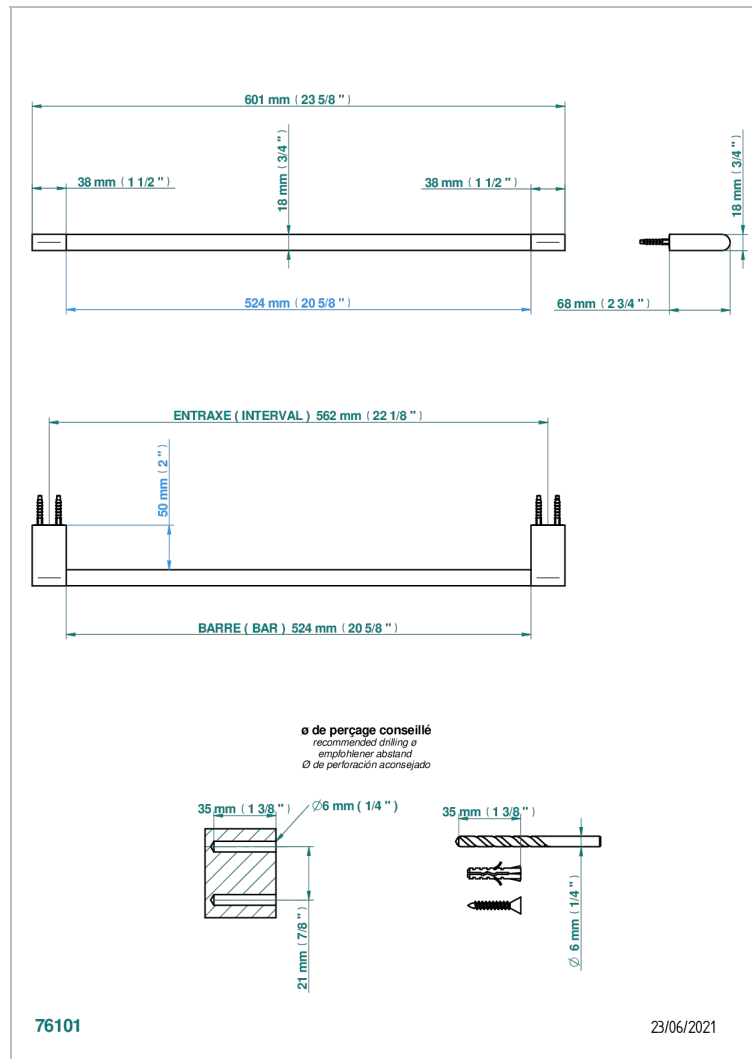

ICON-X TITANIUM WITH LEVER

U7M-514/60

Single towel rail, fixed rail, length: 600 mm

CHARACTERISTIC

- Icon-x titanium with lever
- Single towel rail, fixed rail, length: 600 mm

AVAILABLE FINITIONS

Antique nickel - H28
Black ceram - D30
Blush PVD - H62
Brass color PVD - H49
Brown bronze color PVD - F33
Gold color PVD - H52