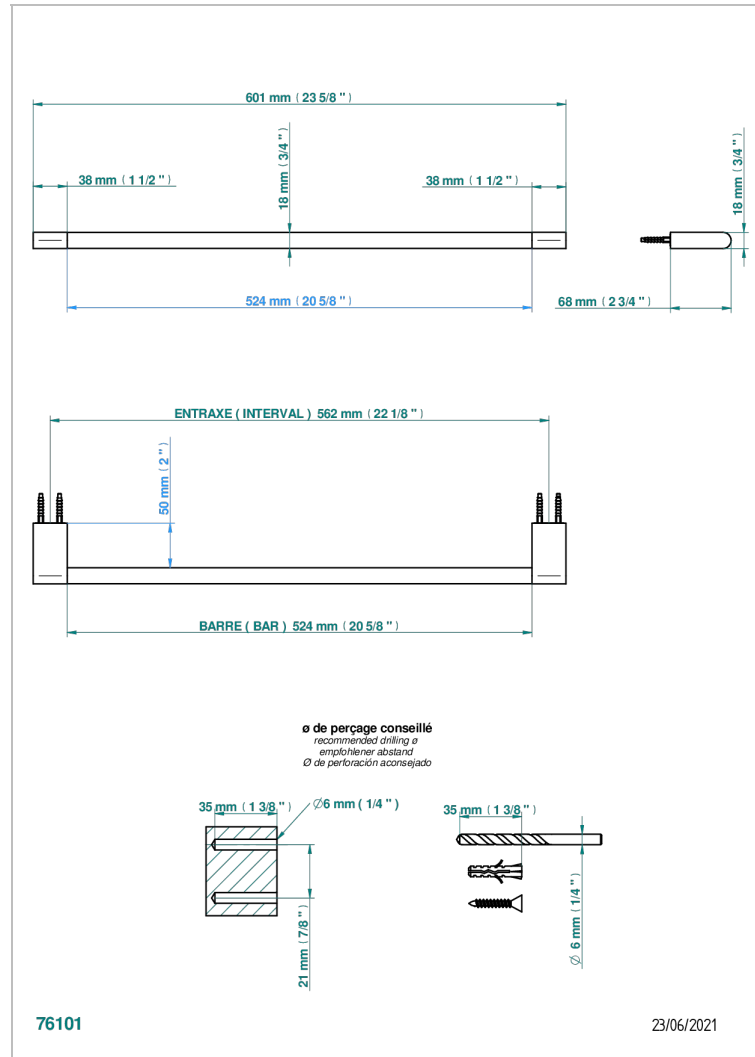

ICON-X TITANIUM WITH LEVER

U7M-514/60

Single towel rail, fixed rail, length: 600 mm

CHARACTERISTIC

- Icon-x titanium with lever
- Single towel rail, fixed rail, length: 600 mm

AVAILABLE FINITIONS

Antique nickel - H28
Black ceram - D30
Blush PVD - H62
Brass color PVD - H49
Brown bronze color PVD - F33
Gold color PVD - H52