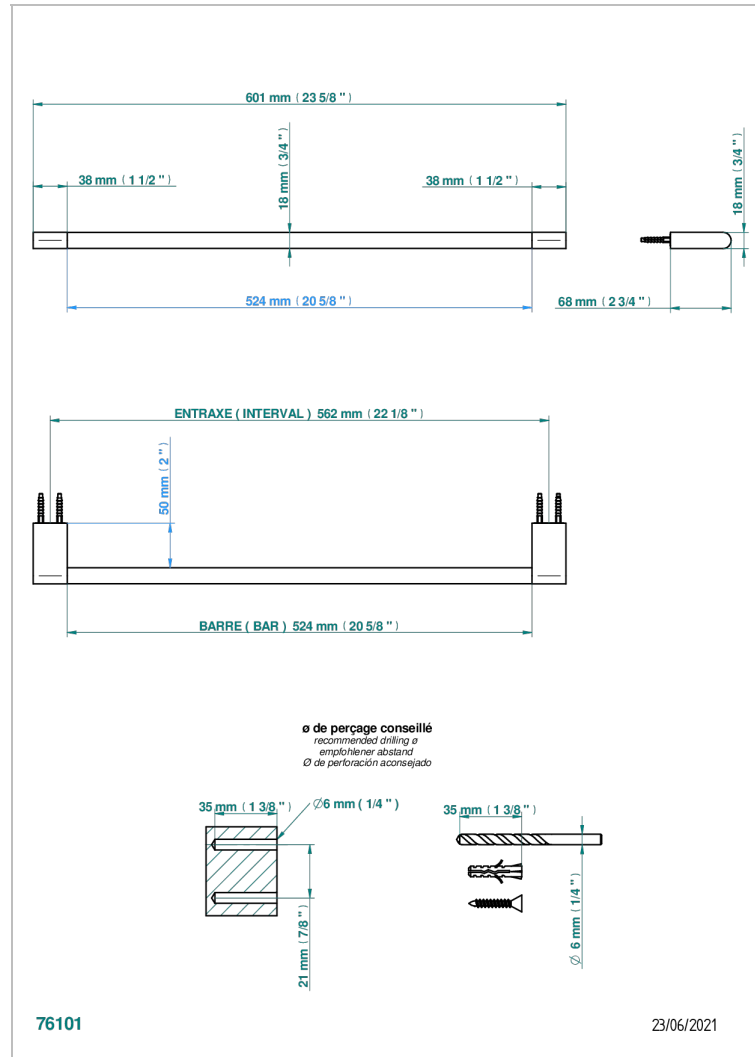

# ICON-X TITANIUM WITH LEVER

U7M-514/60

Single towel rail, fixed rail, length: 600 mm

## CHARACTERISTIC

- Icon-x titanium with lever
- Single towel rail, fixed rail, length: 600 mm