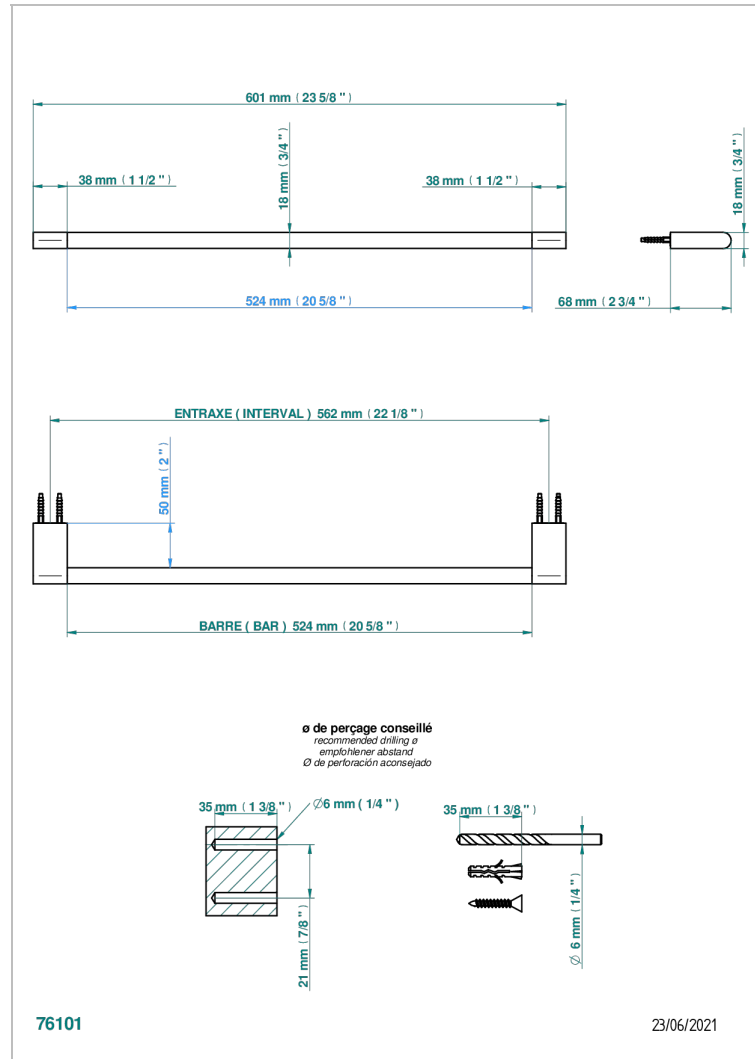

ICON-X TITANIUM

U7L-514/60

Towel bar, 24" long

CHARACTERISTIC

- Icon-x titanium
- Towel bar, 24" long

AVAILABLE FINITIONS

Black ceram - D30
Blush PVD - H62
Brass color PVD - H49
Brown bronze color PVD - F33
Chrome polished - A02
Gold color PVD - H52