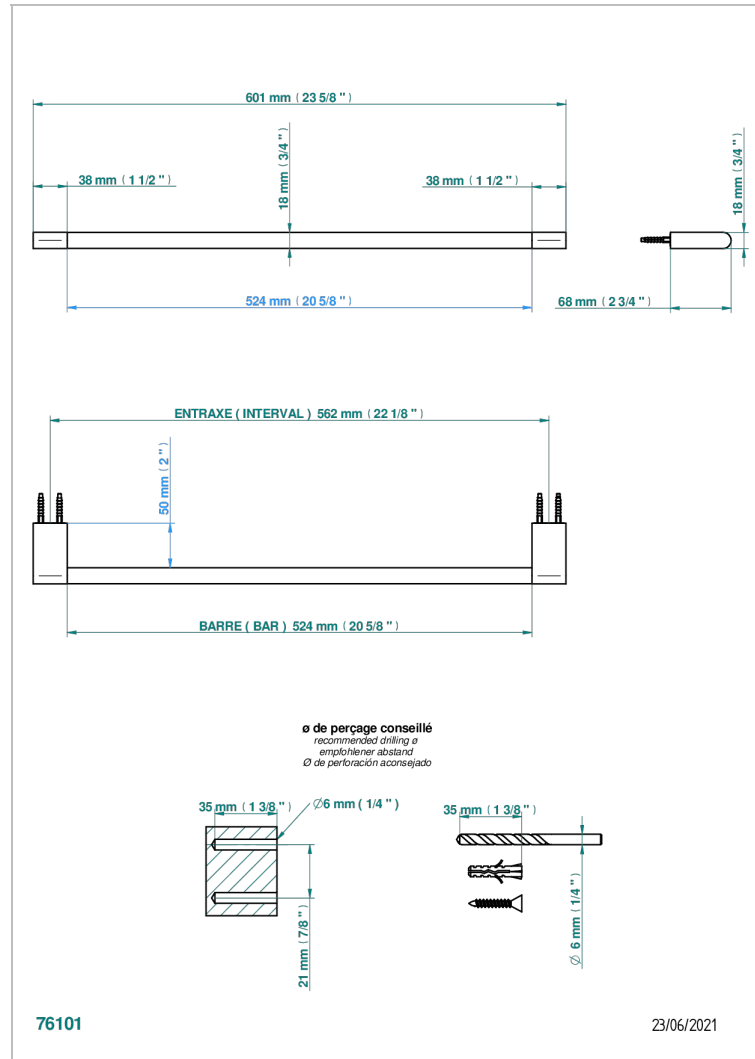

ICON-X TITANIUM

U7L-514/60

Single towel rail, fixed rail, length: 600 mm

CHARACTERISTIC

- Icon-x titanium
- Single towel rail, fixed rail, length: 600 mm

AVAILABLE FINITIONS

Antique nickel - H28
Black ceram - D30
Blush PVD - H62
Brass color PVD - H49
Brown bronze color PVD - F33
Gold color PVD - H52