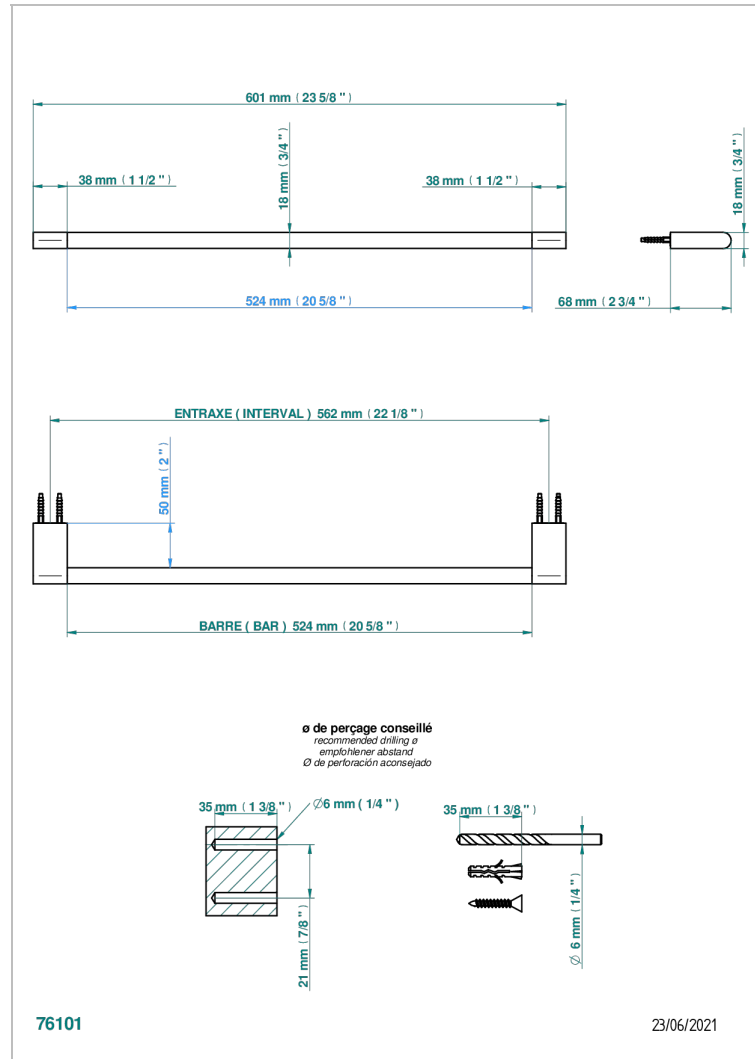

# ICON-X TITANIUM

U7L-514/60

Single towel rail, fixed rail, length: 600 mm

## CHARACTERISTIC

- Icon-x titanium
- Single towel rail, fixed rail, length: 600 mm