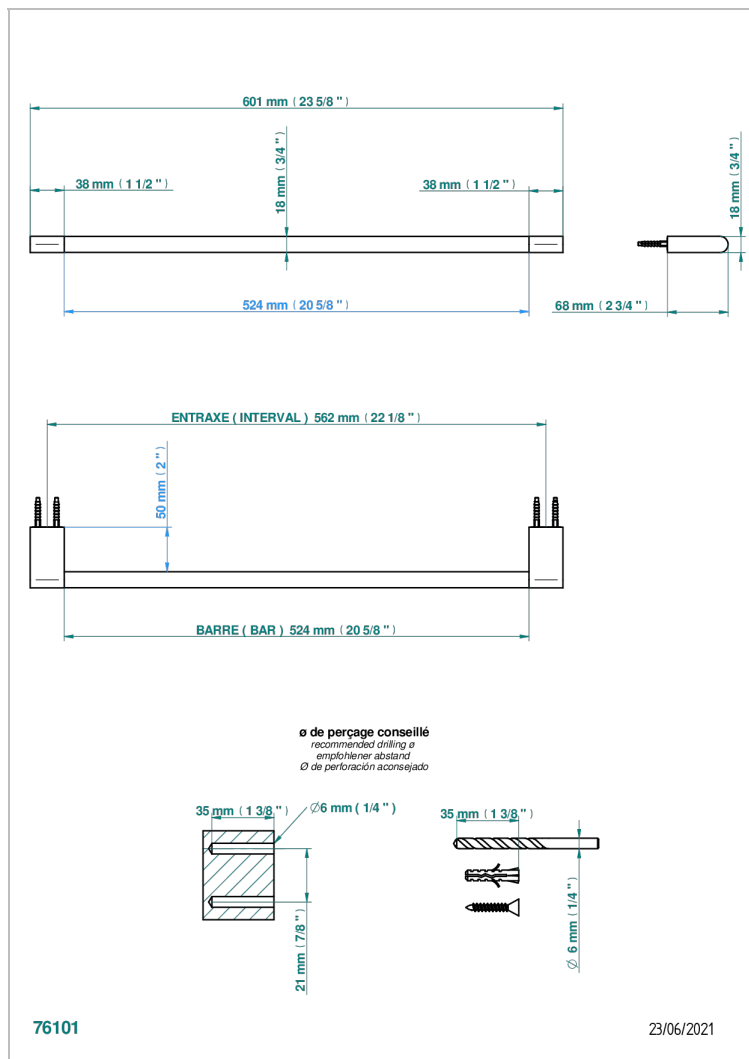

# ICON-X METAL INLAYS WITH LEVER HANDLES

U7K-514/60

Towel bar, 24" long

## CHARACTERISTIC

- Icon-x metal inlays with lever handles
- Towel bar, 24" long