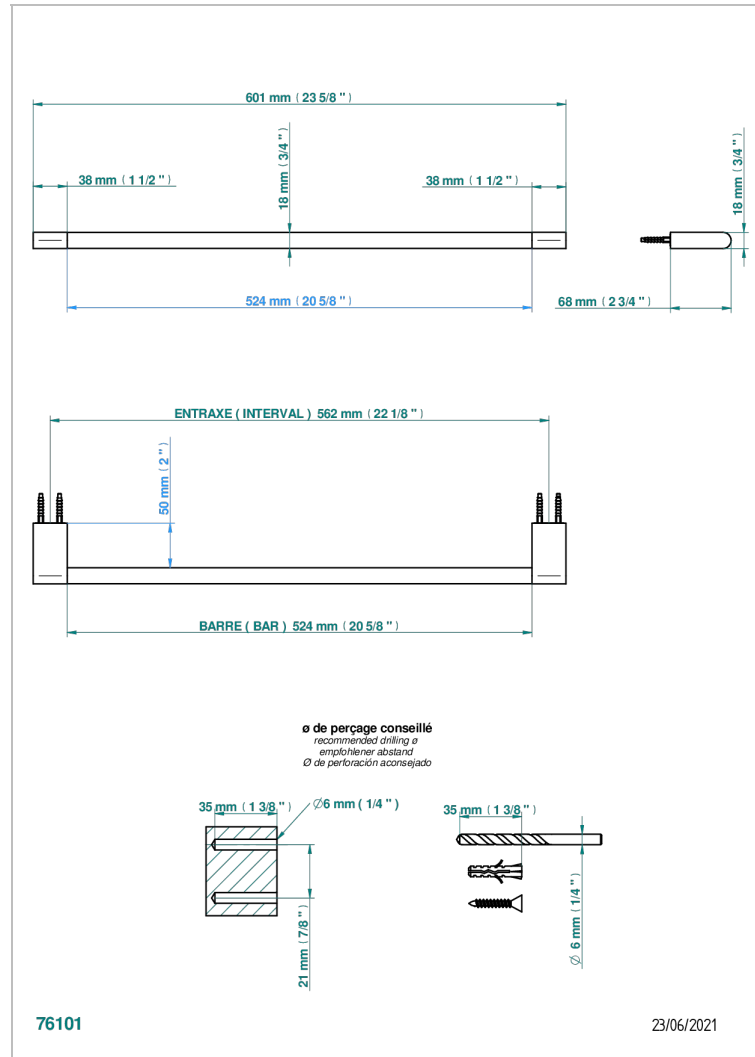

# ICON-X METAL INLAYS WITH LEVER

U7K-514/60

Single towel rail, fixed rail, length: 600 mm

## CHARACTERISTIC

- Icon-x metal inlays with lever
- Single towel rail, fixed rail, length: 600 mm