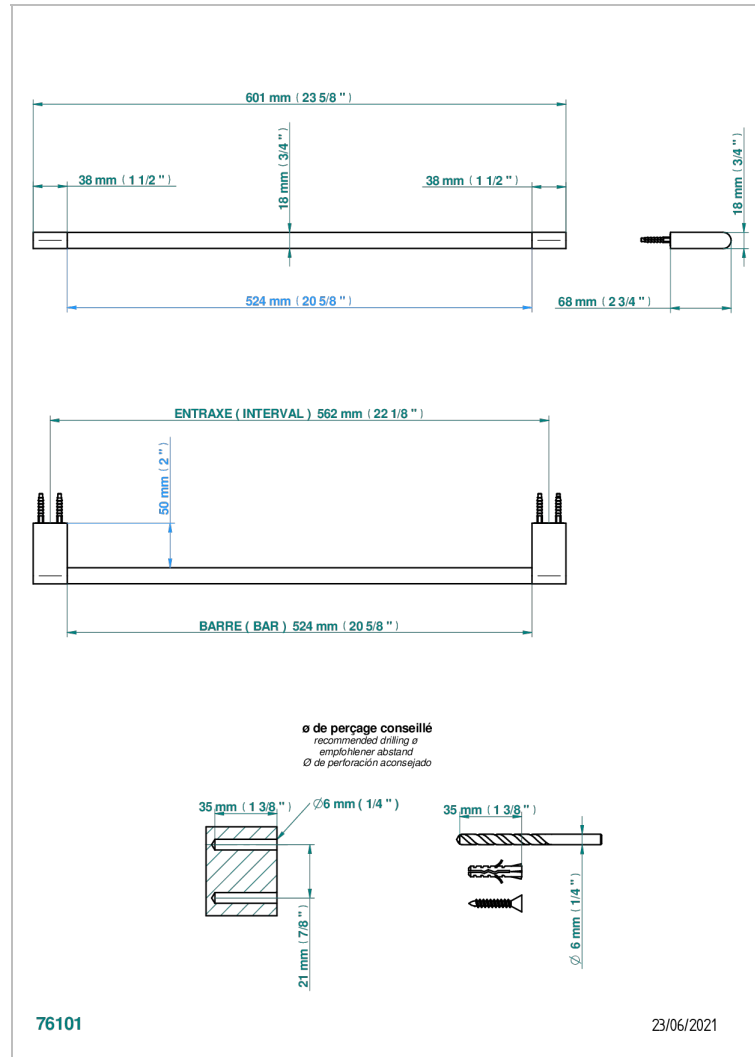

ICON-X METAL INLAYS WITH LEVER

U7K-514/60

Single towel rail, fixed rail, length: 600 mm

CHARACTERISTIC

- Icon-x metal inlays with lever
- Single towel rail, fixed rail, length: 600 mm

AVAILABLE FINITIONS

Antique nickel - H28
Black ceram - D30
Blush PVD - H62
Brass color PVD - H49
Brown bronze color PVD - F33
Gold color PVD - H52