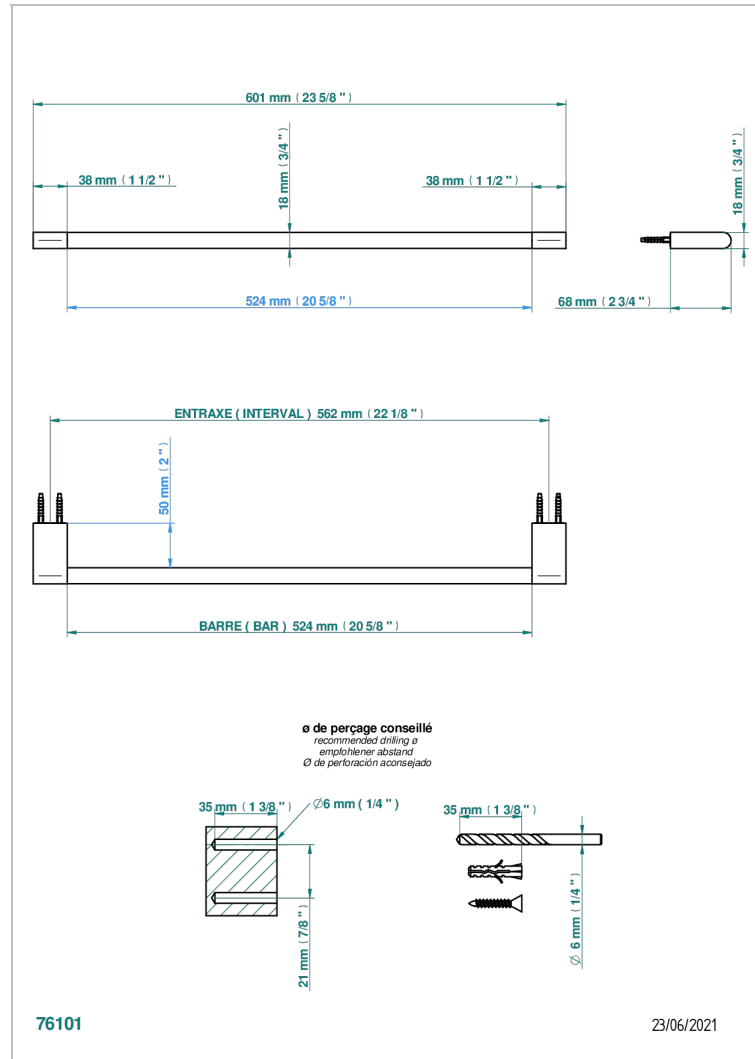

ICON-X METAL INLAYS

U7J-514/60

Towel bar, 24" long

CHARACTERISTIC

- Icon-x metal inlays
- Towel bar, 24" long

AVAILABLE FINITIONS

Black ceram - D30
Blush PVD - H62
Brass color PVD - H49
Brown bronze color PVD - F33
Chrome polished - A02
Gold color PVD - H52