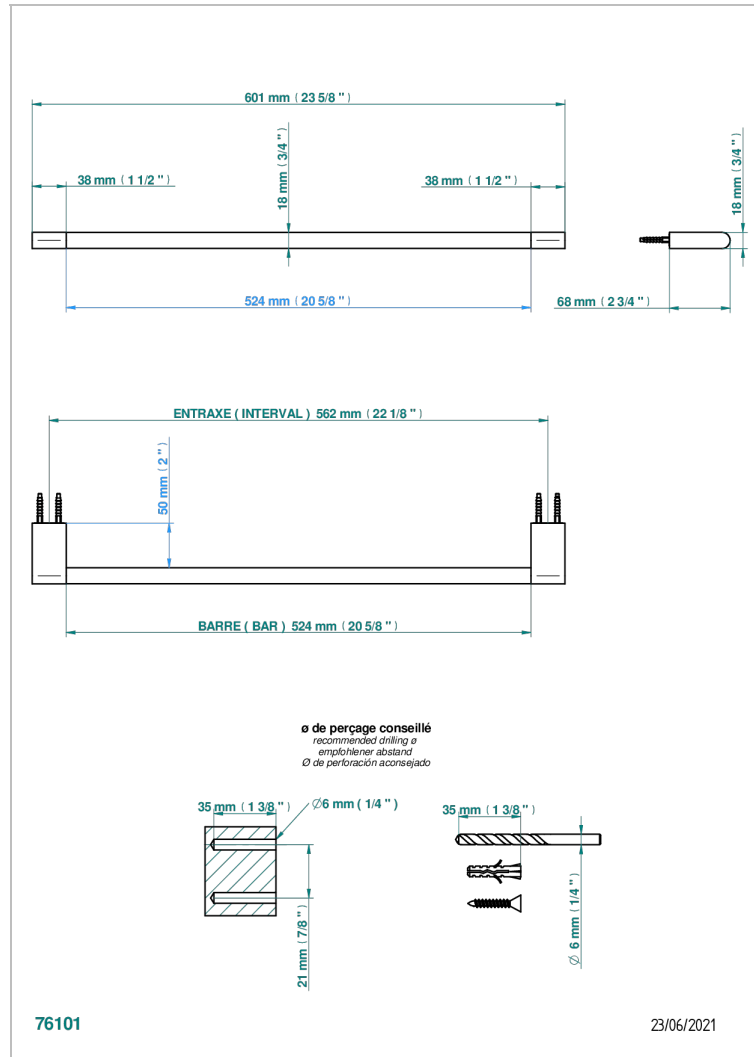

ICON-X METAL INLAYS

U7J-514/60

Single towel rail, fixed rail, length: 600 mm

CHARACTERISTIC

- Icon-x metal inlays
- Single towel rail, fixed rail, length: 600 mm

AVAILABLE FINITIONS

Antique nickel - H28
Black ceram - D30
Blush PVD - H62
Brass color PVD - H49
Brown bronze color PVD - F33
Gold color PVD - H52