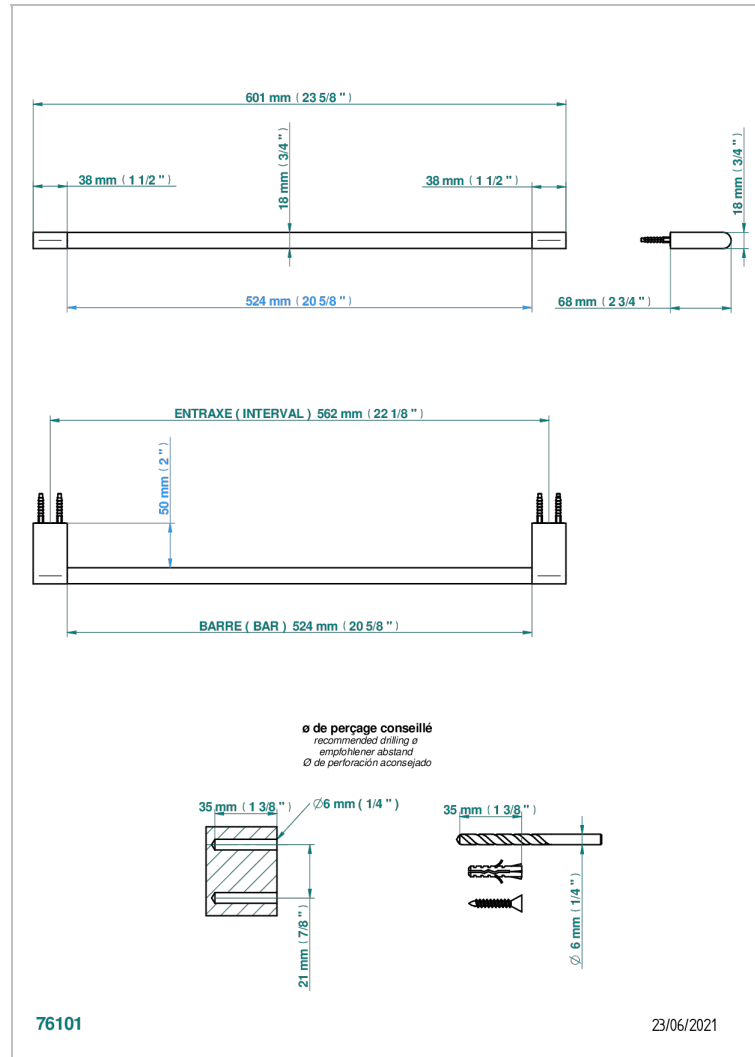

ICON-X WITH LEVER

U7H-514/60

Single towel rail, fixed rail, length: 600 mm

CHARACTERISTIC

- Icon-x with lever
- Single towel rail, fixed rail, length: 600 mm

AVAILABLE FINITIONS

Antique nickel - H28
Black ceram - D30
Blush PVD - H62
Brass color PVD - H49
Brown bronze color PVD - F33
Gold color PVD - H52