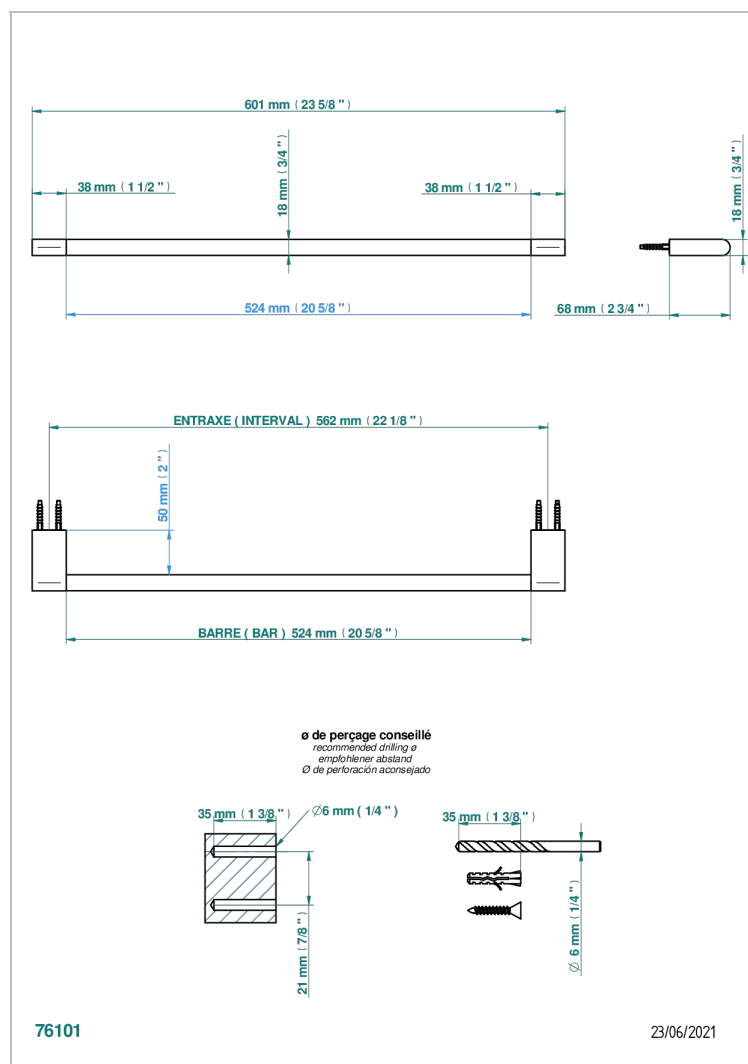

# ICON-X WITH LEVER

U7H-514/60

Single towel rail, fixed rail, length: 600 mm

## CHARACTERISTIC

- Icon-x with lever
- Single towel rail, fixed rail, length: 600 mm