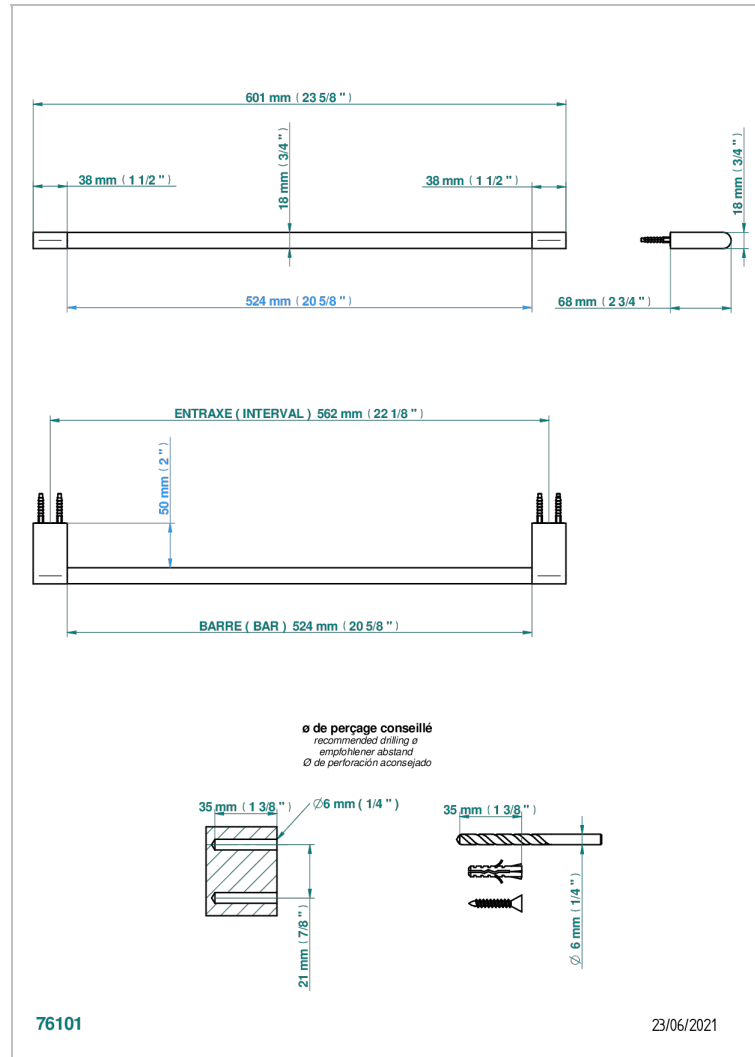

ICON-X

U7G-514/60

Single towel rail, fixed rail, length: 600 mm

CHARACTERISTIC

- Icon-x
- Single towel rail, fixed rail, length: 600 mm

AVAILABLE FINITIONS

Antique nickel - H28
Black ceram - D30
Blush PVD - H62
Brass color PVD - H49
Brown bronze color PVD - F33
Gold color PVD - H52