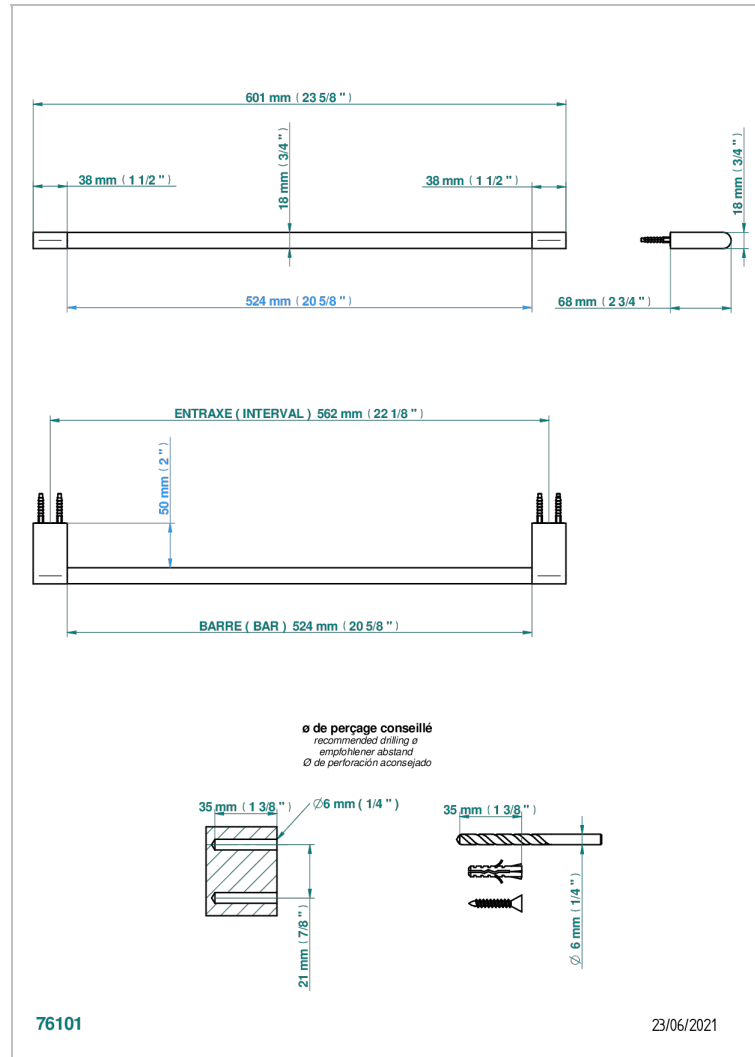

# ICON-X

U7G-514/60

Single towel rail, fixed rail, length: 600 mm

## CHARACTERISTIC

- Icon-x
- Single towel rail, fixed rail, length: 600 mm