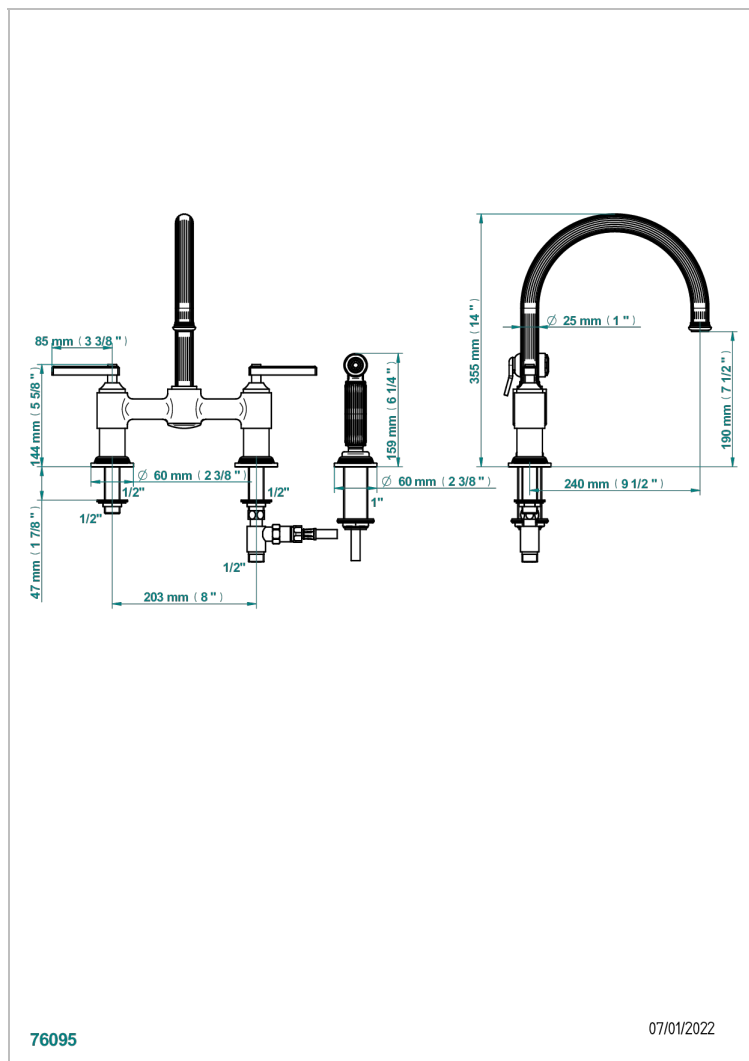

GRAND CENTRAL METAL WITH LEVER

U9L-159DM

3-hole sink mixer with swivel spout and side spray

THG[®]
PARIS

CHARACTERISTIC

- ACS : 22ACCLY430

STANDARDS

AVAILABLE FINITIONS