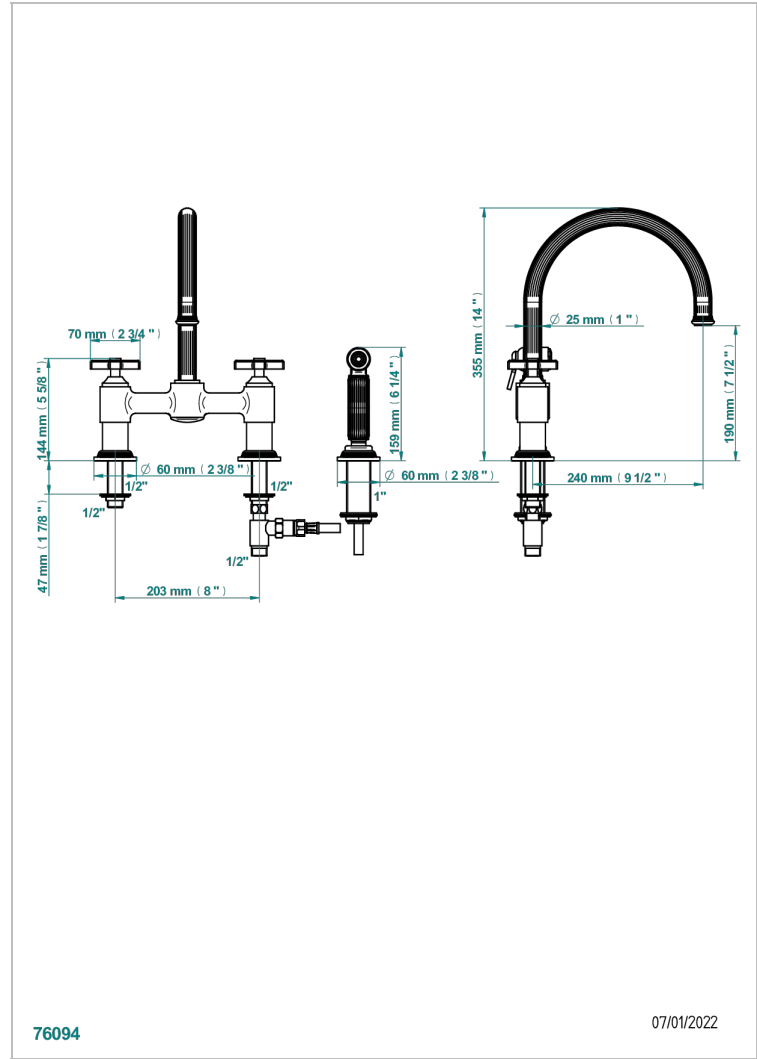

# GRAND CENTRAL METAL

U9K-159DM

3-hole sink mixer with swivel spout and side spray

76094

07/01/2022

## CHARACTERISTIC

- ACS : 22ACCLY430