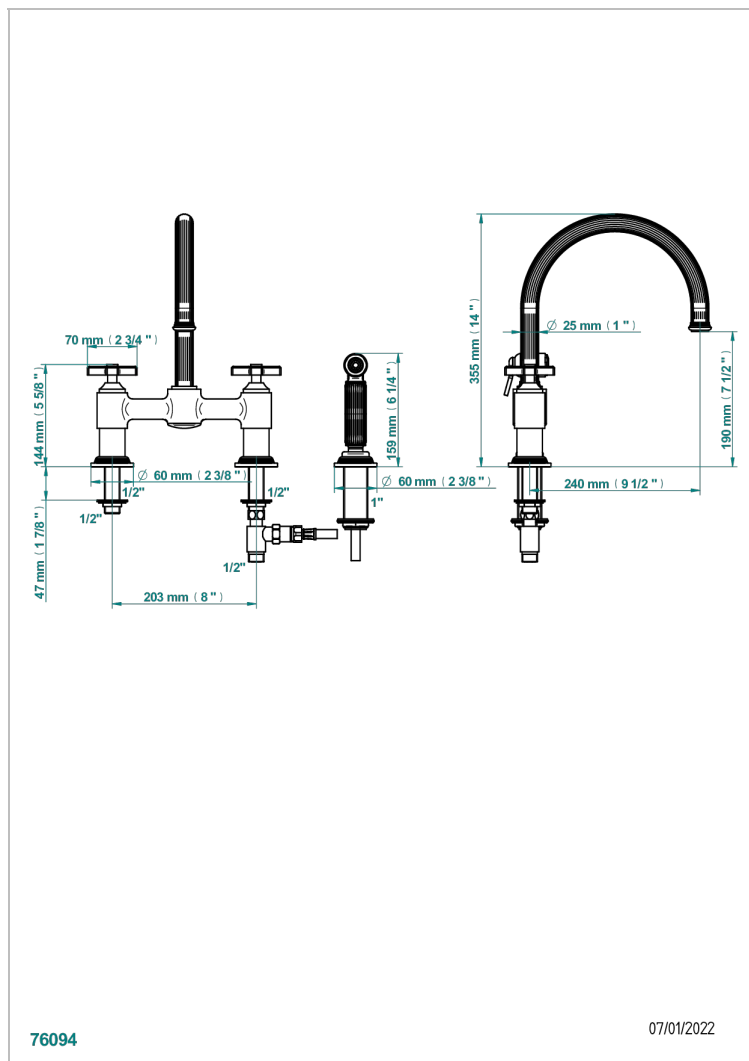

# GRAND CENTRAL METAL

U9K-159DM

3-hole sink mixer with swivel spout and side spray

THG<sup>®</sup>  
PARIS

76094

07/01/2022

## 特色

- ACS : 22ACCLY430