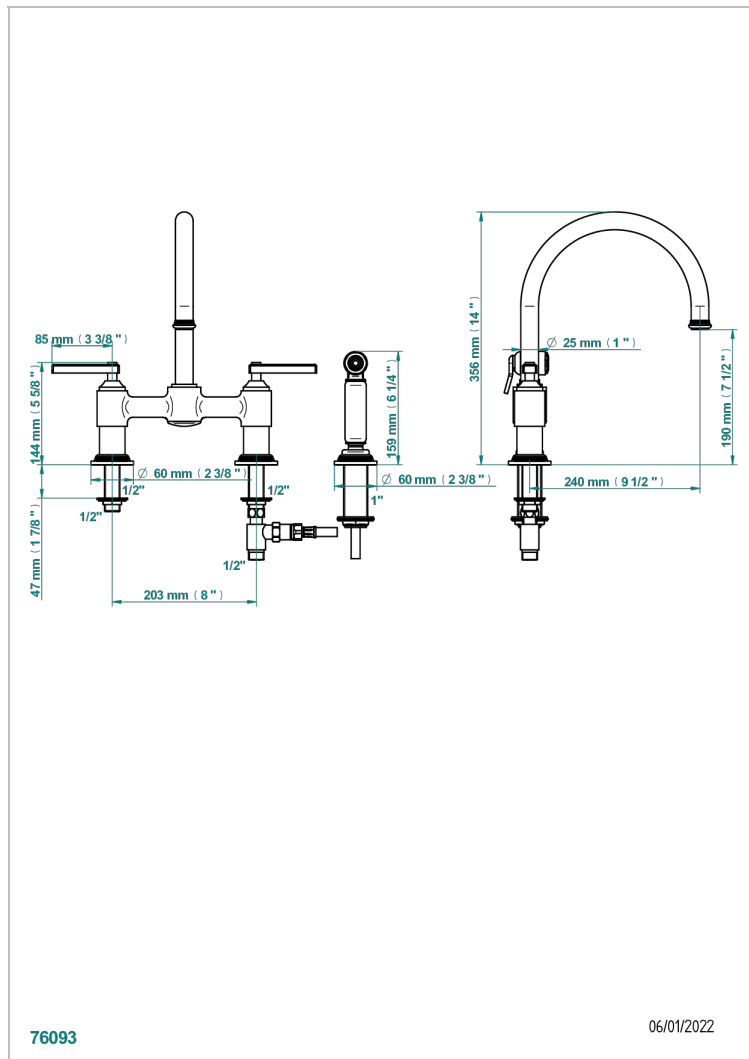

WEST COAST METAL WITH LEVER

U9B-159DM

3-hole sink mixer with swivel spout and side spray

THG[®]
PARIS

CHARACTERISTIC

- ACS : 22ACCLY430

STANDARDS

AVAILABLE FINITIONS