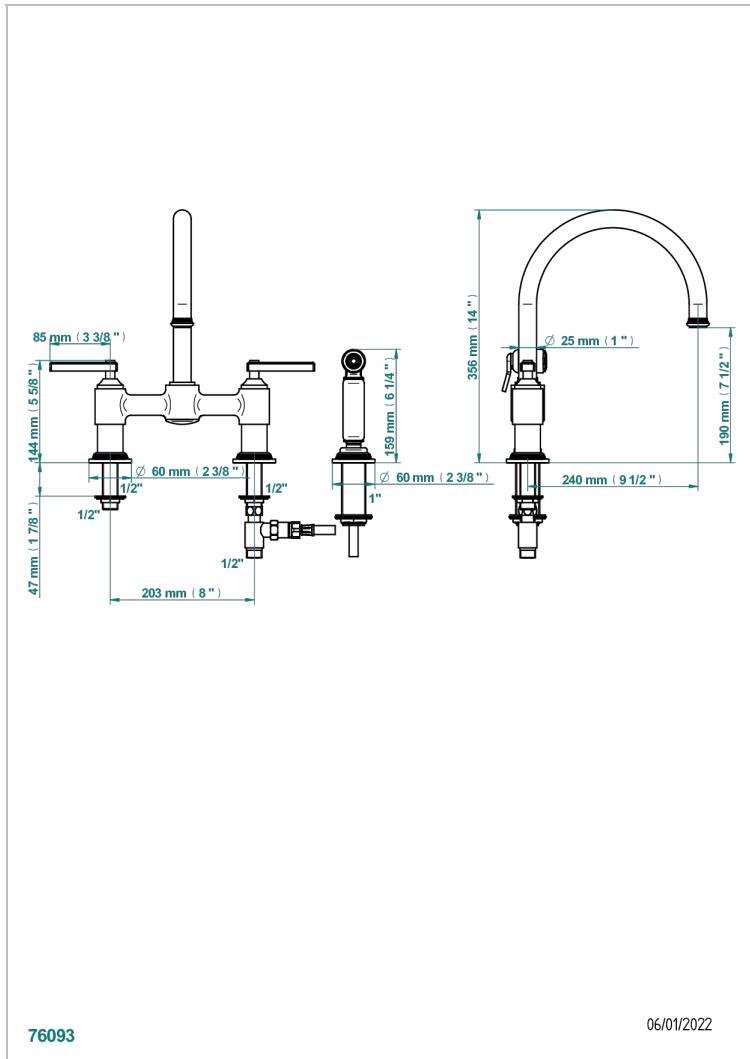

WEST COAST METAL WITH LEVER

U9B-159DM

3-hole sink mixer with swivel spout and side spray

CHARACTERISTIC

- ACS : 22ACCLY430

STANDARDS

AVAILABLE FINITIONS

Antique nickel - H28
Black ceram - D30
Blush PVD - H62
Brass color PVD - H49
Brown bronze color PVD - F33
Gold color PVD - H52

Natural smoked Brass - A13
Nickel color PVD - H55
Polished chrome (color finish) - A02
Polished chrome with gold inlay - GA1
Polished gold (color finish) - F01
Polished nickel - B01

Soft gold - F30
Soft matt gold - F31
Umber PVD - H66
Varnished matt antique red copper (color finish) - H07