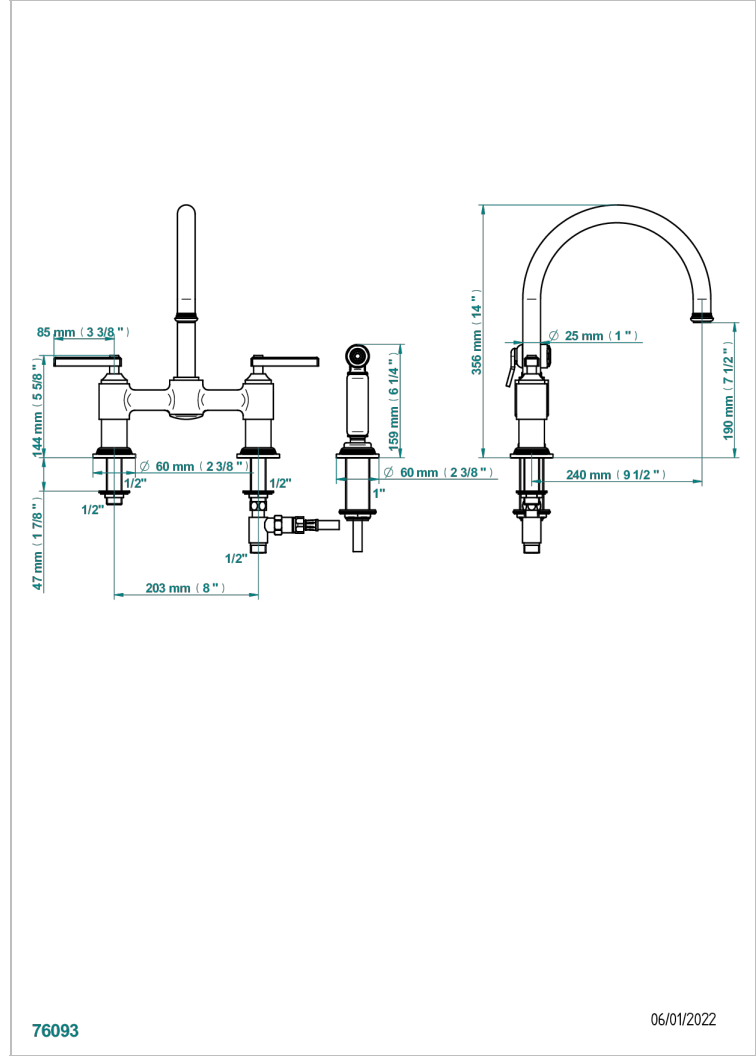

WEST COAST METAL WITH LEVER

U9B-159DM

3-hole sink mixer with swivel spout and side spray

THG[®]
PARIS

76093

06/01/2022

特色

- ACS : 22ACCLY430

PVD棕铜 - F33
PVD金色 - H52
PVD镍 - H55
Polished chrome with gold inlay - GA1
Umber PVD - H66
哑光复古铜 - H07

哑光浅金 - F31
哑光金 - F07
哑光铬 - C02
哑光镍 - C01
复古镍 - H28
抛光金 (24K金) - F01

抛光铬 - A02
抛光镍 - B01
浅金 - F30
漆面铜 - D01