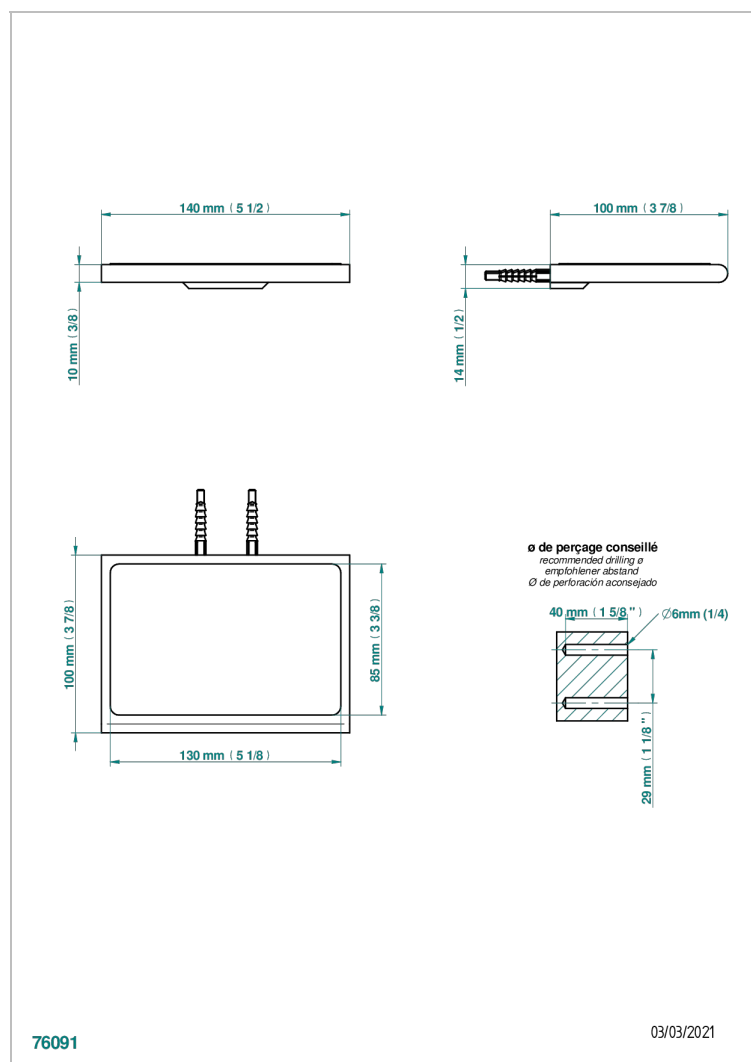

# ICON-X CARBON GOLD WITH LEVER HANDLES

U7T-564S

Metal shelf with anti-slip pad

## CHARACTERISTIC

- Icon-x carbon gold with lever handles
- Metal shelf with anti-slip pad