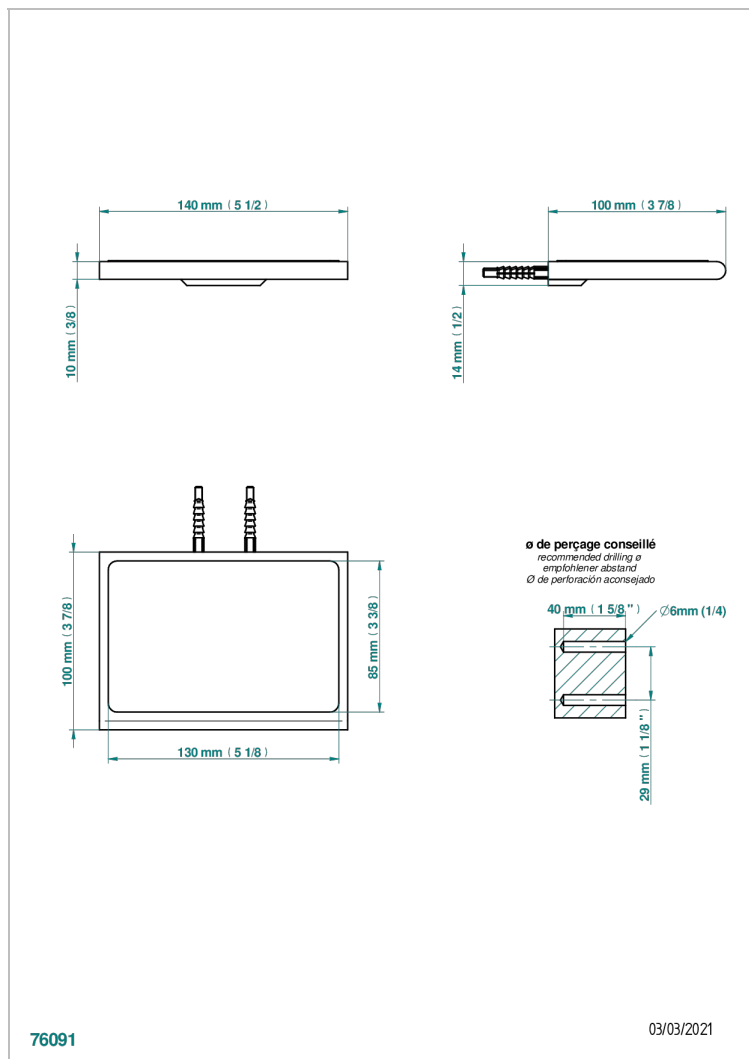

# ICON-X CARBON GOLD WITH LEVER

U7T-564S

Metal shelf with anti-slip pad

THG<sup>®</sup>  
PARIS

## ХАРАКТЕРИСТИКИ

- Icon-X Carbon Gold with lever
- Metal shelf with anti-slip pad