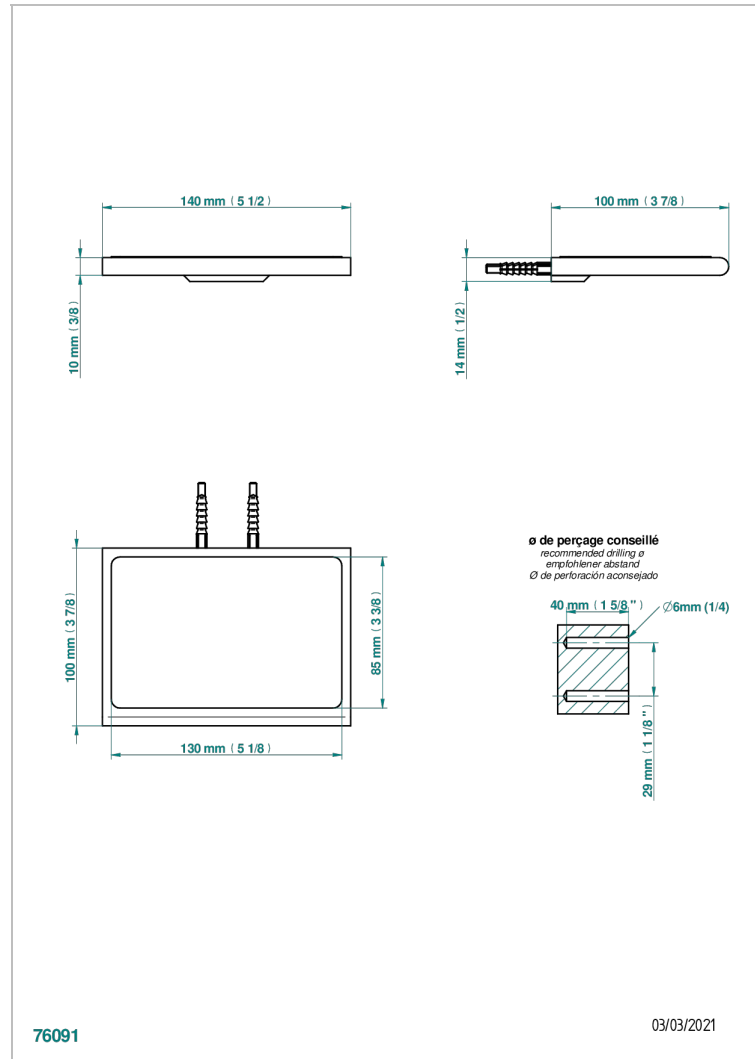

ICON-X CARBON GOLD WITH LEVER

U7T-564S

Metal shelf with anti-slip pad

THG[®]
PARIS

CHARACTERISTIC

- Icon-x carbon gold with lever
- Metal shelf with anti-slip pad

AVAILABLE FINITIONS

Antique nickel - H28
Black ceram - D30
Blush PVD - H62
Brass color PVD - H49
Brown bronze color PVD - F33
Gold color PVD - H52