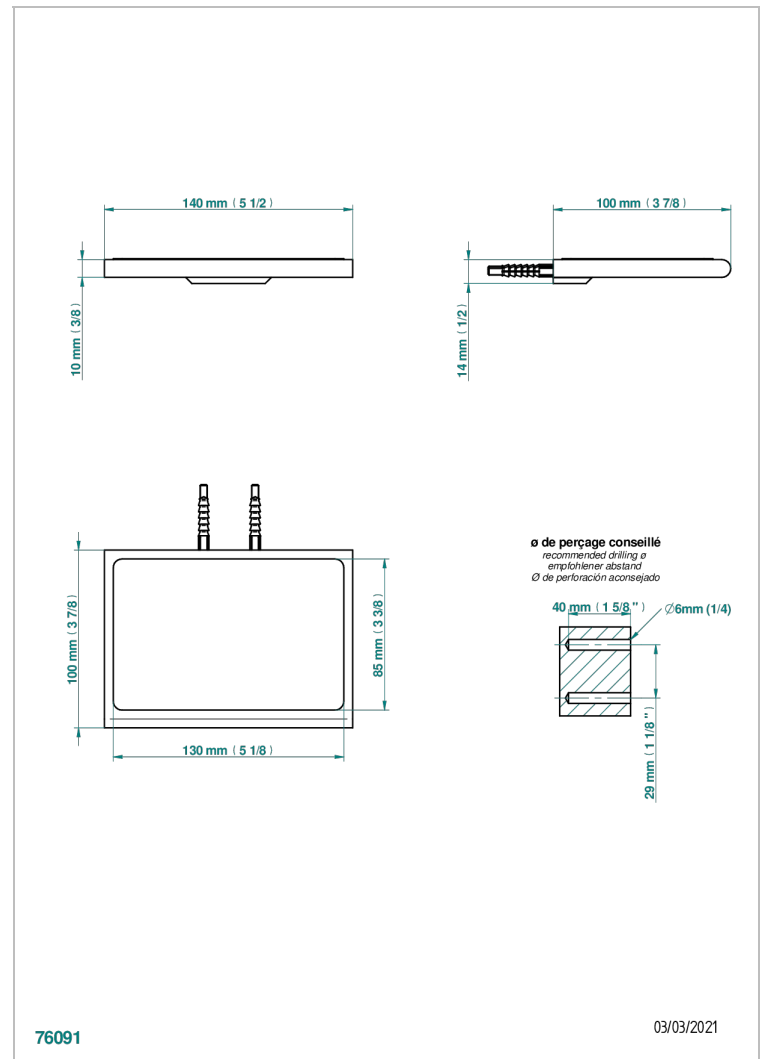

# ICON-X CARBON GOLD

U7S-564S

Metal shelf with anti-slip pad

THG<sup>®</sup>  
PARIS

## CHARACTERISTIC

- Icon-x carbon gold
- Metal shelf with anti-slip pad