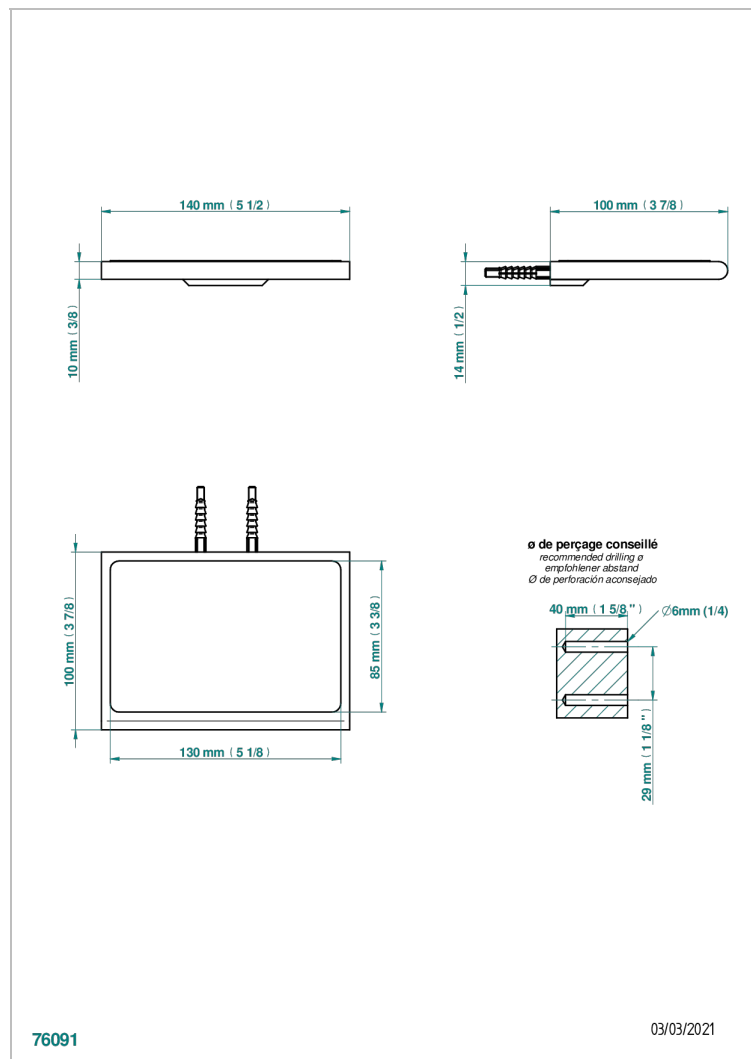

ICON-X CARBON GOLD

U7S-564S

Metal shelf with anti-slip pad

THG[®]
PARIS

CHARACTERISTIC

- Icon-x carbon gold
- Metal shelf with anti-slip pad

AVAILABLE FINITIONS

Antique nickel - H28
Black ceram - D30
Blush PVD - H62
Brass color PVD - H49
Brown bronze color PVD - F33
Gold color PVD - H52