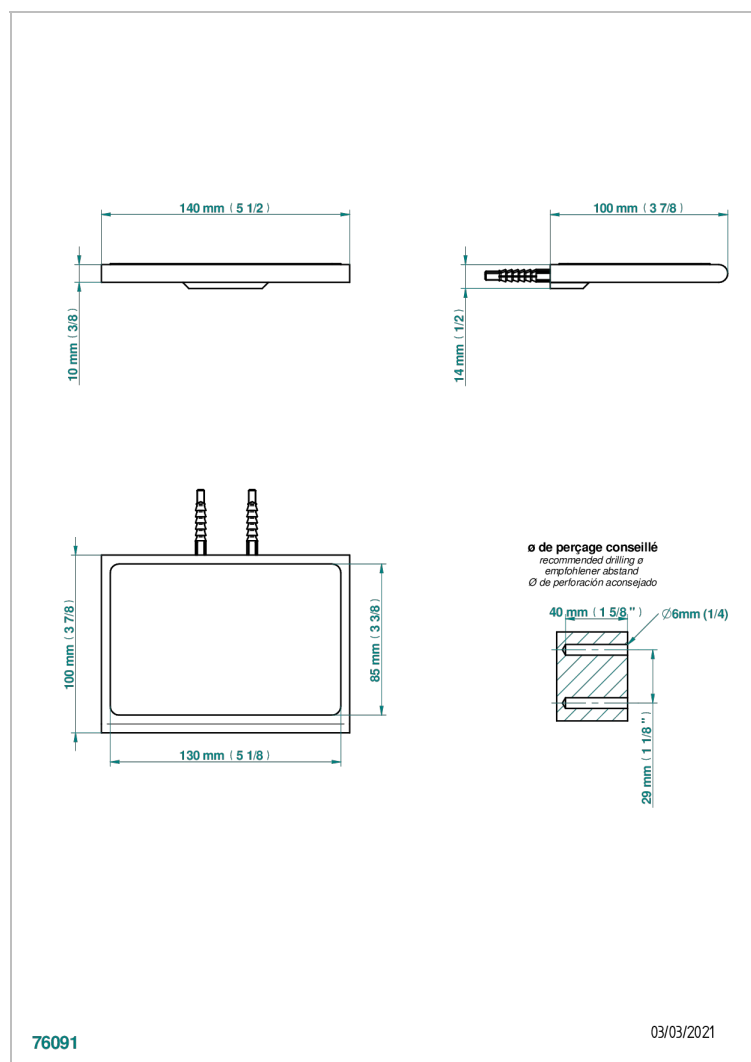

ICON-X CARBON GOLD

U7S-564S

Metal shelf with anti-slip pad

THG[®]
PARIS

CHARACTERISTIC

- Icon-x carbon gold
- Metal shelf with anti-slip pad

AVAILABLE FINITIONS

Antique nickel - H28
Black ceram - D30
Blush PVD - H62
Brass color PVD - H49
Brown bronze color PVD - F33
Gold color PVD - H52