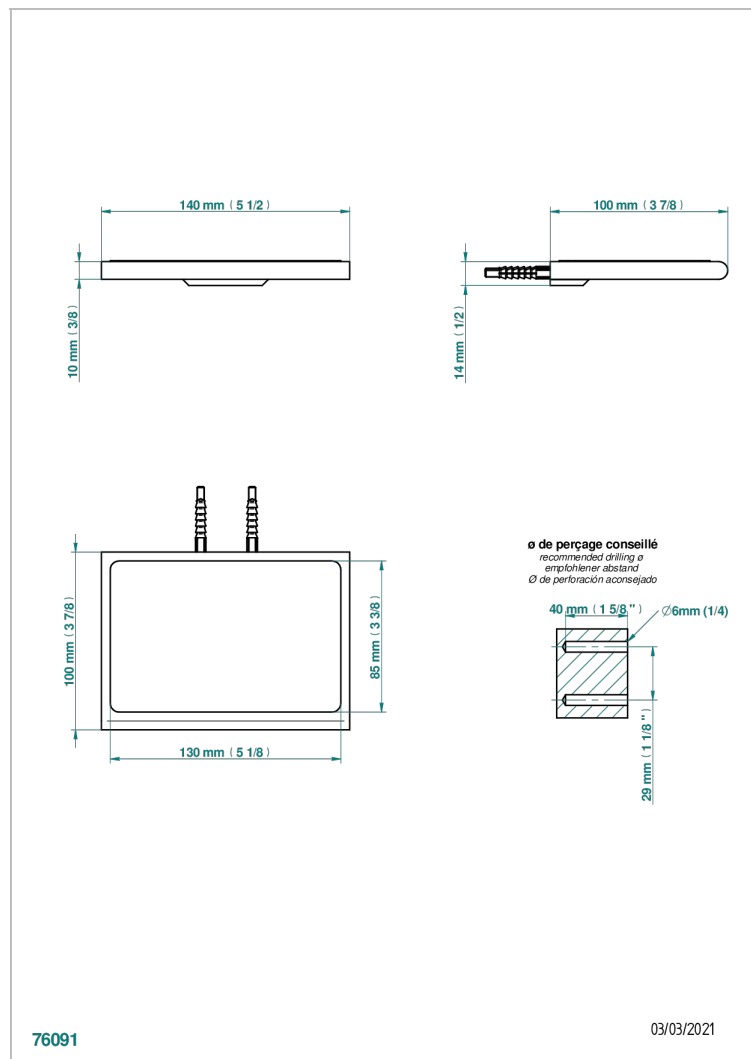

ICON-X CARBON GOLD

U7S-564S

Metal shelf with anti-slip pad

THG[®]
PARIS

ХАРАКТЕРИСТИКИ

- Icon-X Carbon Gold
- Metal shelf with anti-slip pad

ДОСТУПНЫЕ ВАРИАНТЫ ПОКРЫТИЙ

Black ceram - D30
Blush PVD - H62
Graphite PVD - H64
Matt Umber PVD - H67
Matt blush PVD - H60
Matt graphite PVD - H65