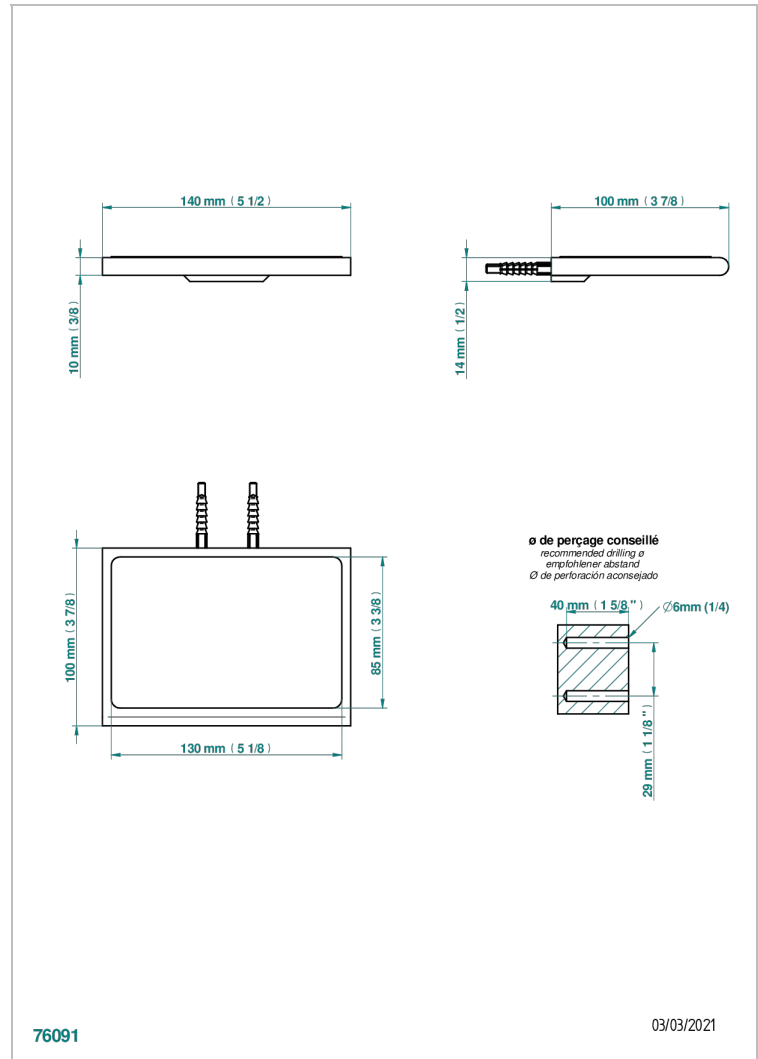

# ICON-X CARBON GOLD

U7S-564S

Metal shelf with anti-slip pad

## CHARACTERISTIC

- Icon-x carbon gold
- Metal shelf with anti-slip pad