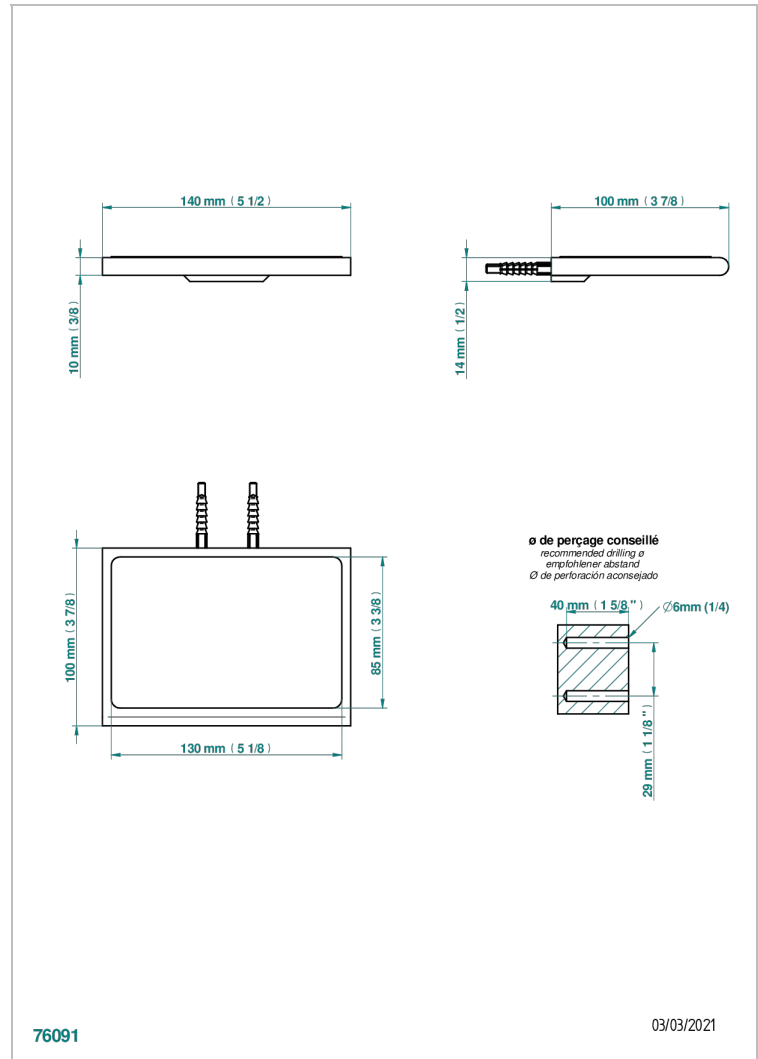

# ICON-X CARBON GOLD

U7S-564S

Metal shelf with anti-slip pad

THG<sup>®</sup>  
PARIS

## 特色

- Icon-X Carbon Gold
- Metal shelf with anti-slip pad