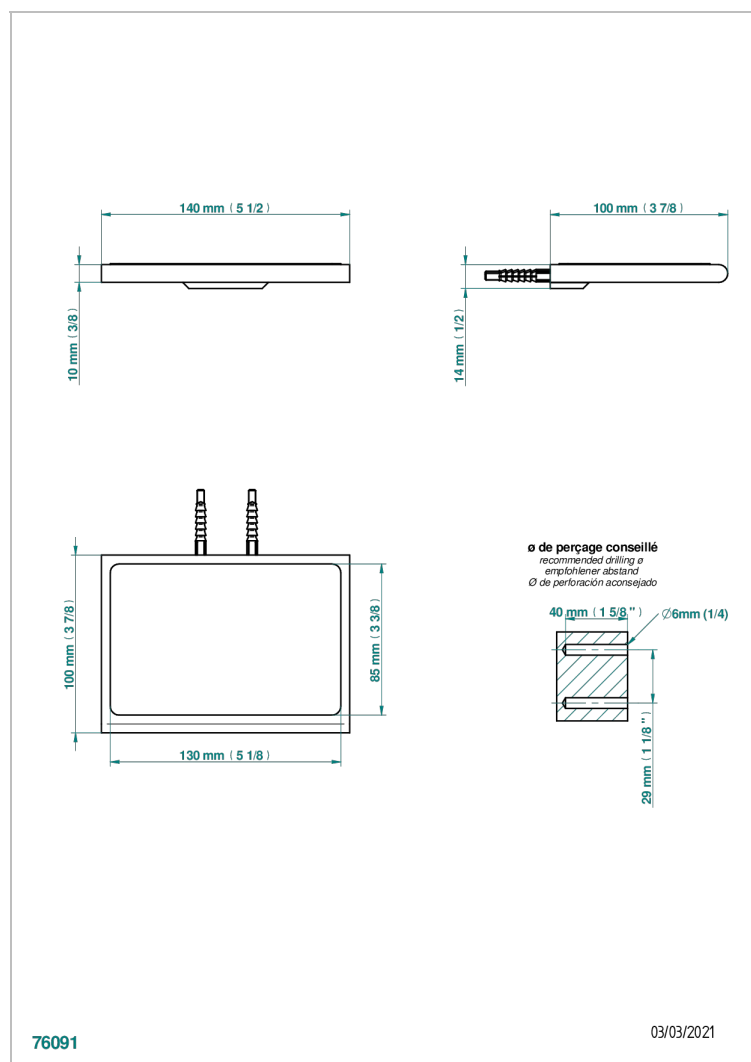

ICON-X TITANIUM WITH LEVER

U7M-564S

Metal shelf with anti-slip pad

THG[®]
PARIS

CHARACTERISTIC

- Icon-x titanium with lever
- Metal shelf with anti-slip pad

AVAILABLE FINITIONS

Antique nickel - H28
Black ceram - D30
Blush PVD - H62
Brass color PVD - H49
Brown bronze color PVD - F33
Gold color PVD - H52