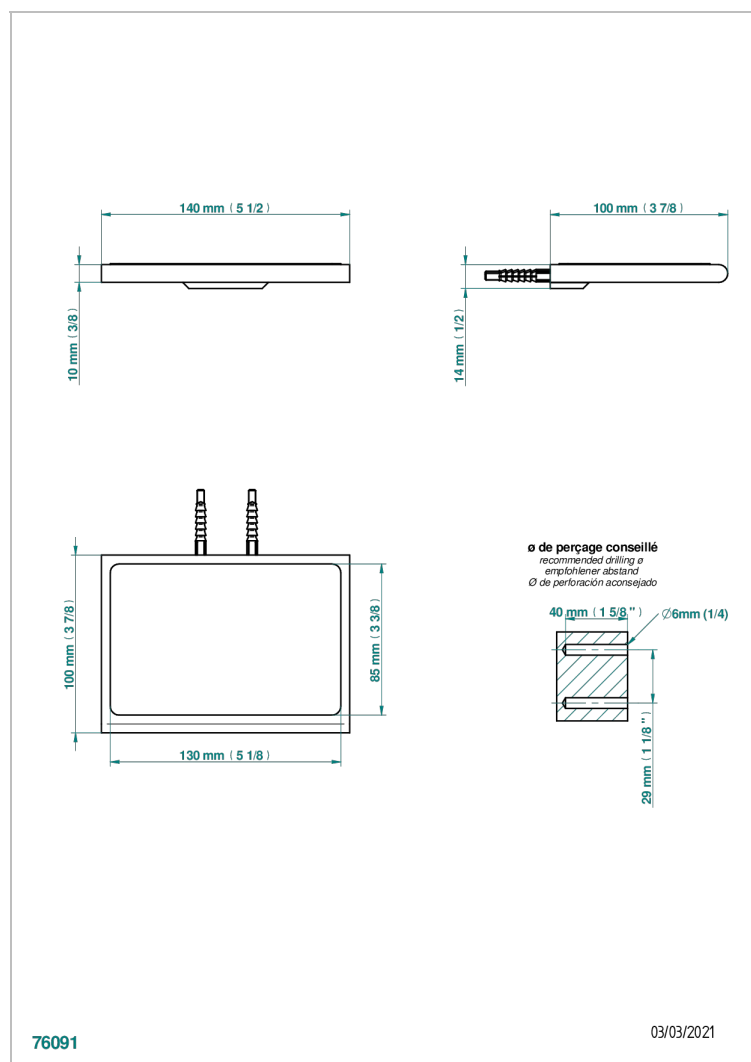

ICON-X TITANIUM WITH LEVER

U7M-564S

Metal shelf with anti-slip pad

THG[®]
PARIS

ХАРАКТЕРИСТИКИ

- Icon-X Titanium with lever
- Metal shelf with anti-slip pad

ДОСТУПНЫЕ ВАРИАНТЫ ПОКРЫТИЙ

Black ceram - D30
Blush PVD - H62
Graphite PVD - H64
Matt Umber PVD - H67
Matt blush PVD - H60
Matt graphite PVD - H65